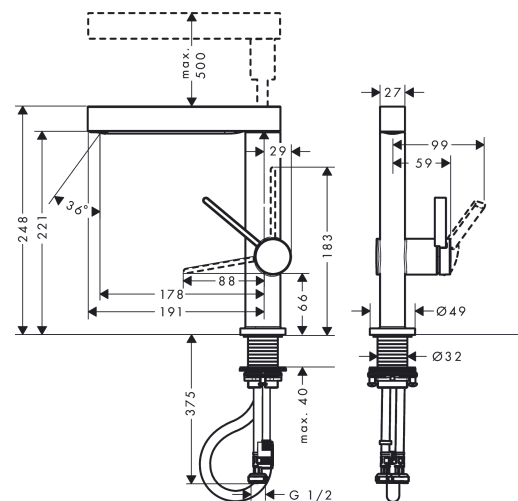

Finoris

Single lever basin mixer 230 with pull-out spray, 2jet without waste set

Finish: **Matt Black** Article Number: **76063673**

Description

product features

- ComfortZone 230
- projection: 191 mm
- spout height: 229 mm
- spray type: laminar spray, PowderRain
- spray returns through pressing spray diverter and spray returns automatically through handle closing
- extension length: 50 cm
- spray disc surface: graphite
- ceramic cartridge
- temperature limitation adjustable
- connection type: G 1/2 connections
- connection dimension: DN15
- non-return valve

Technology

Design awards

reddot winner 2021

Product image

Scale drawing

Flowchart