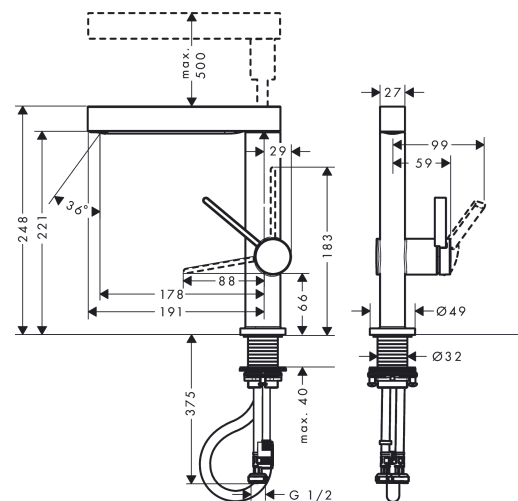

## Finoris

Single lever basin mixer 230 with pull-out spray, 2jet without waste set

Finish: **Chrome** Article Number: **76063003**

#### product features

- ComfortZone 230
- projection: 191 mm
- spout height: 229 mm
- spray type: laminar spray, PowderRain
- spray returns through pressing spray diverter and spray returns automatically through handle closing
- extension length: 50 cm
- spray disc surface: graphite
- ceramic cartridge
- temperature limitation adjustable
- connection type: G 1/2 connections
- connection dimension: DN15
- non-return valve

### Product image

### Scale drawing