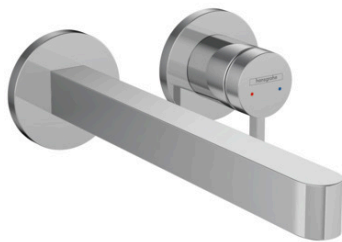

Finoris

Single lever basin mixer for concealed installation wall-mounted with spout 22,8 cm

Finish: **Chrome** Article Number: **76050000**

Description

product features

- consists of: single lever basin mixer for concealed installation wall-mounted, waste set
- projection: 228 mm
- spray type: laminar spray
- maximum flow rate at 3 bar: 5 l/min
- ceramic cartridge
- suitable for continuous flow water heaters
- non-closing waste set
- material waste set: metal
- connection type: basic set
- connection dimension: DN15
- handle can be positioned on the right or left, depending on the basic set installation

Technology

Design awards

reddot winner 2021

Product image