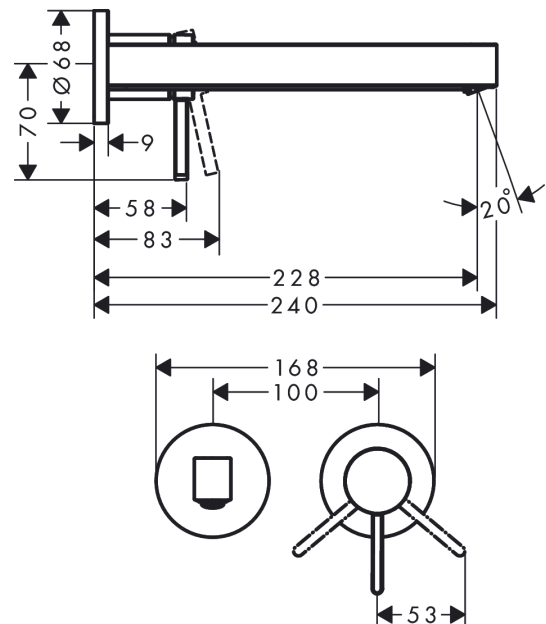

#### product features

- consists of: single lever basin mixer for concealed installation wall-mounted, waste set
- projection: 228 mm
- spray type: laminar spray
- maximum flow rate at 3 bar: 5 l/min
- ceramic cartridge
- suitable for continuous flow water heaters
- non-closing waste set
- material waste set: metal
- connection type: basic set
- connection dimension: DN15
- handle can be positioned on the right or left, depending on the basic set installation

### Scale drawing