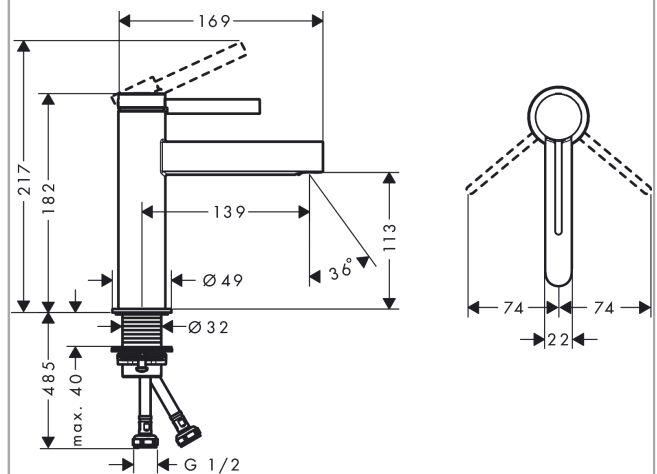

Finoris
Single lever basin mixer 110 without waste set
 Finish: **Matt Black** Article Number: **76020673**

Description

product features

- ComfortZone 110
- projection: 139 mm
- spout height: 113 mm
- spray type: laminar spray
- ceramic cartridge
- temperature limitation adjustable
- suitable for continuous flow water heaters
- connection type: G ½ connections
- connection dimension: DN15

Technology

Design awards

reddot winner 2021

Product image

Scale drawing

Flowchart