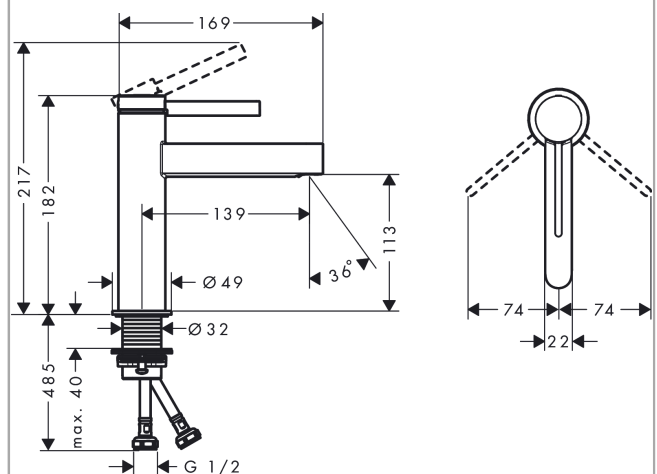

Finoris
Single lever basin mixer 110 without waste set
 Finish: **Chrome** Article Number: **76020003**

Description

product features

- ComfortZone 110
- projection: 139 mm
- spout height: 113 mm
- spray type: laminar spray
- ceramic cartridge
- temperature limitation adjustable
- suitable for continuous flow water heaters
- connection type: G ½ connections
- connection dimension: DN15

Technology

Design awards

reddot winner 2021

Product image

Scale drawing

Flowchart