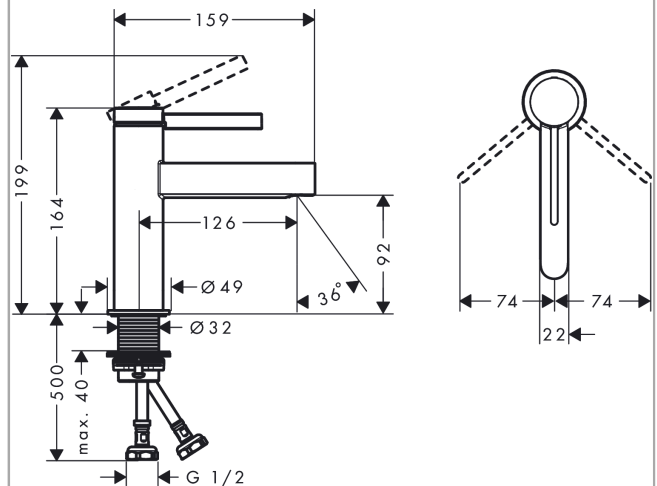

Finoris
Single lever basin mixer 100 without waste set
 Finish: **Matt White** Article Number: **76010703**

Description

product features

- ComfortZone 100
- projection: 126 mm
- spout height: 92 mm
- spray type: laminar spray
- ceramic cartridge
- temperature limitation adjustable
- suitable for continuous flow water heaters
- connection type: G ½ connections
- connection dimension: DN15

Technology

Design awards

reddot winner 2021

GERMAN
DESIGN
AWARD
GOLD
2022

Product image

Scale drawing

Flowchart