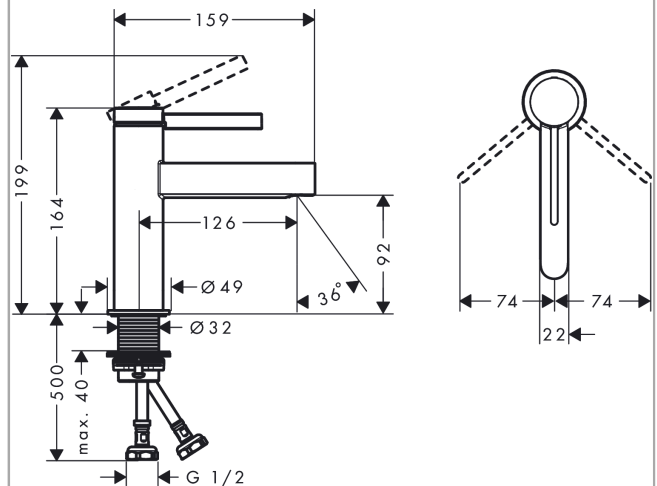

### Description

**product features**

- ComfortZone 100
- projection: 126 mm
- spout height: 92 mm
- spray type: laminar spray
- ceramic cartridge
- temperature limitation adjustable
- suitable for continuous flow water heaters
- connection type: G 1/2 connections
- connection dimension: DN15

### Scale drawing