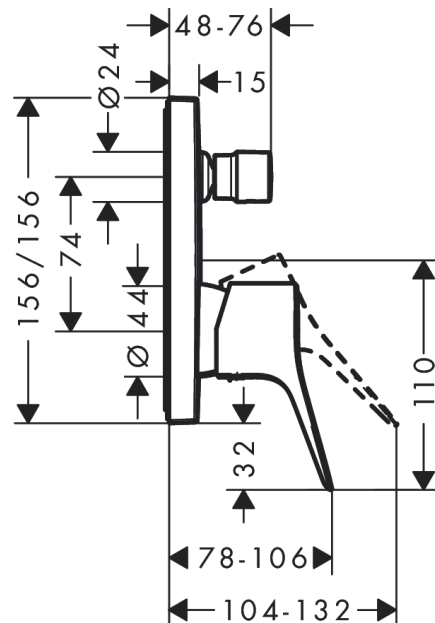

Vivenis

Single lever bath mixer for concealed installation for iBox universal

Finish: **Matt White** Article Number: **75415703**

Description

product features

- 2 functions
- flow rate upper outlet: 21 l/min
- flow rate lower outlet: 29 l/min
- ceramic cartridge
- temperature limitation adjustable
- diverter with automatic resetting
- with silencer
- connection type: basic set
- min. operating pressure: 1 bar
- max. operating pressure: 10 bar

Design awards

reddot winner 2021

GERMAN DESIGN AWARD WINNER 2022

Product image

Scale drawing

Flowchart