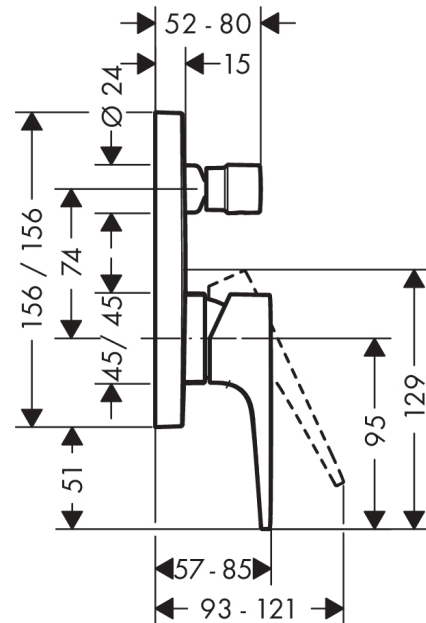

Metropol

Single lever bath mixer for concealed installation with loop handle for iBox universal

Finish: **Chrome** Article Number: **74545003**

Description

product features

- 2 functions
- flow rate upper outlet: 21 l/min
- ceramic cartridge
- temperature limitation adjustable
- diverter with automatic resetting
- with silencer
- connection type: basic set
- min. operating pressure: 1 bar
- max. operating pressure: 10 bar
- mounting type: wall-mounted

Product image

Scale drawing

Flowchart