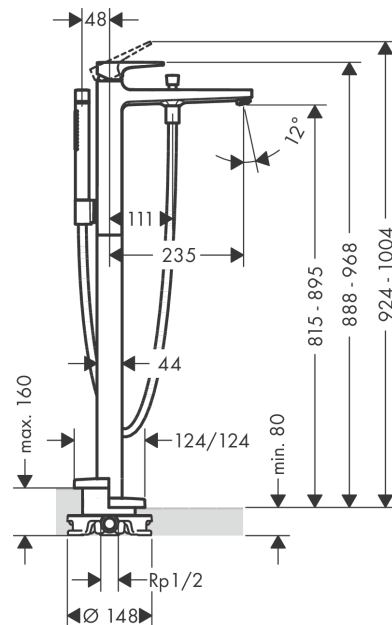

Metropol
Single lever bath mixer floor-standing with loop handle
 Finish: **Chrome** Article Number: **74532000**

Description

product features

- consists of: single lever bath mixer floor standing, baton hand shower, shower hose, shower holder
- 2 functions
- projection: 235 mm
- spray type mixer: normal spray
- spray type hand shower: Rain, MonoRain
- maximum flow rate at 3 bar: 20 l/min
- flow rate for bath spout at 3 bar: 20 l/min
- flow rate of hand shower at 3 bar: 14 l/min
- ceramic cartridge
- temperature limitation adjustable
- diverter with automatic resetting
- non-return valve
- connection dimension: DN15
- connection type: basic set
- min. operating pressure: 1 bar
- max. operating pressure: 10 bar
- mounting type: floor standing

Technology

Product image

Scale drawing

Metropol
Single lever bath mixer floor-standing with loop handle
 Finish: **Chrome** Article Number: **74532000**

Flowchart