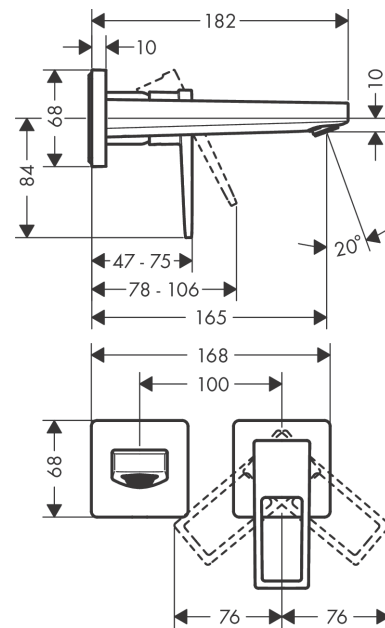

**Metropol**  
**Single lever basin mixer for concealed installation wall-mounted with loop handle and spout**  
**16.5 cm**  
 Finish: **Chrome** Article Number: **74525000**

#### product features

- consists of: single lever basin mixer for concealed installation wall-mounted, waste set
- projection: 165 mm
- spray type: normal spray
- maximum flow rate at 3 bar: 5 l/min
- ceramic cartridge
- temperature limitation adjustable
- suitable for continuous flow water heaters
- non-closing waste set
- material waste set: metal
- connection type: basic set
- connection dimension: DN15
- handle can be positioned on the right or left, depending on the basic set installation

### Scale drawing

**Metropol**  
**Single lever basin mixer for concealed installation wall-mounted with loop handle and spout**  
**16.5 cm**  
 Finish: **Chrome** Article Number: **74525000**

**Flowchart**