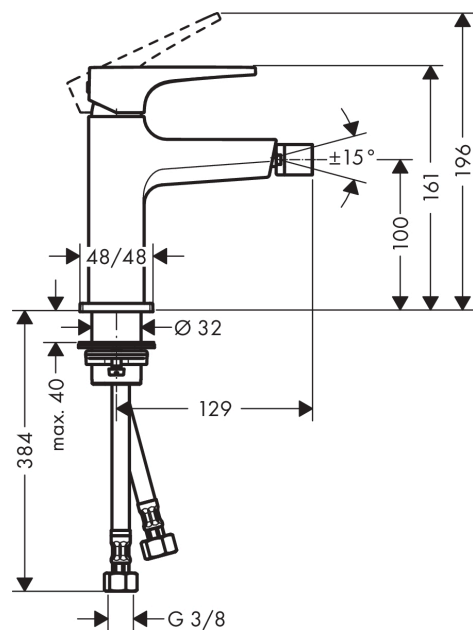

Metropol

Single lever bidet mixer with loop handle and push-open waste set

Finish: **Chrome** Article Number: **74520000**

Description

product features

- consists of: single lever bidet mixer, waste set
- projection: 129 mm
- spout height: 100 mm
- ball-pivot joint
- spray type: laminar spray
- maximum flow rate at 3 bar: 7,2 l/min
- ceramic cartridge
- temperature limitation adjustable
- suitable for continuous flow water heaters
- material waste set: metal
- connection type: G 3/8 connections
- connection dimension: DN15

Product image

Scale drawing

Flowchart