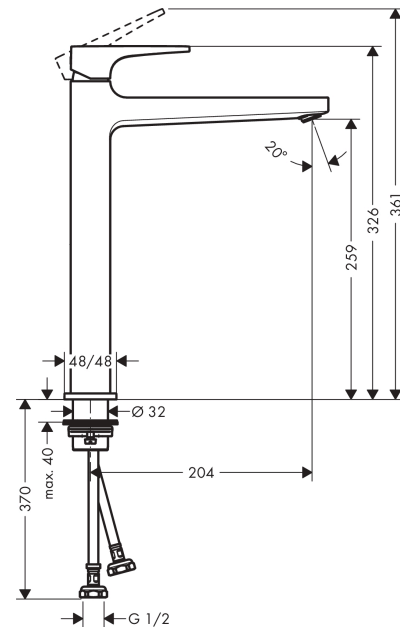

Metropol

Single lever basin mixer 260 with loop handle for wash bowls without waste set

Finish: **Chrome** Article Number: **74513003**

Description

product features

- ComfortZone 260
- projection: 204 mm
- spout height: 259 mm
- spray type: normal spray
- maximum flow rate at 3 bar: 5 l/min
- ceramic cartridge
- temperature limitation adjustable
- suitable for continuous flow water heaters
- connection type: G 1/2 connections
- connection dimension: DN15

Technology

Product image

Scale drawing

Flowchart