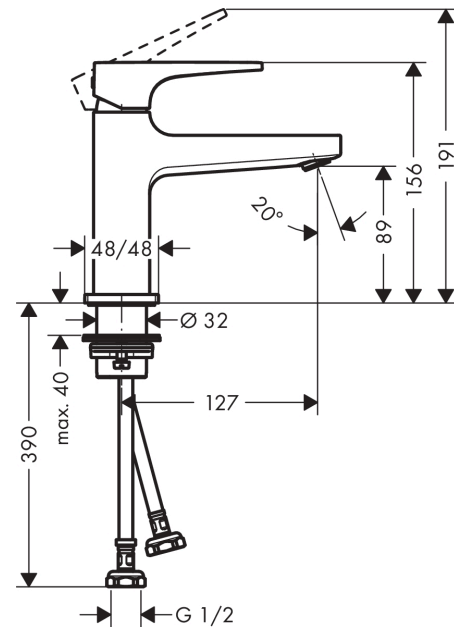

#### product features

- ComfortZone 100
- projection: 127 mm
- spout height: 89 mm
- spray type: normal spray
- maximum flow rate at 3 bar: 5 l/min
- ceramic cartridge
- temperature limitation adjustable
- suitable for continuous flow water heaters
- connection type: G 1/2 connections
- connection dimension: DN15

### Scale drawing