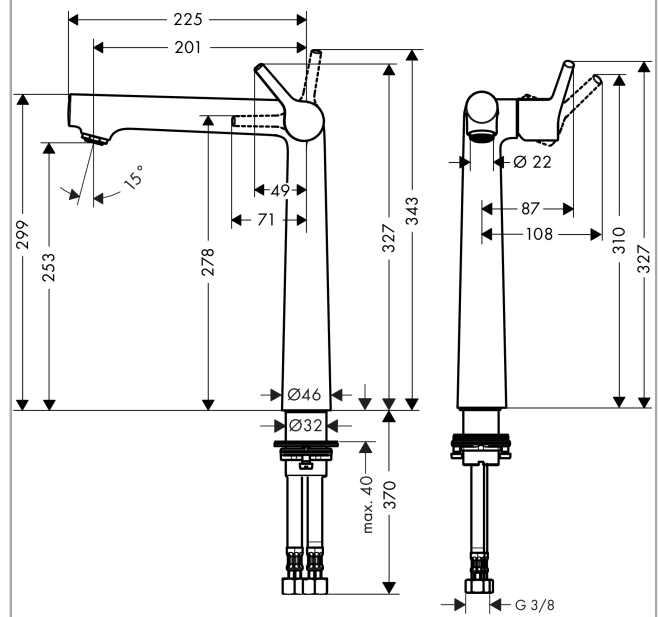

Talis S
Single lever basin mixer 250 without waste set
 Finish: **Chrome** Article Number: **72116000**

Description

product features

- ComfortZone 250
- projection: 201 mm
- spout height: 253 mm
- spray type: normal spray
- maximum flow rate at 3 bar: 5 l/min
- ceramic cartridge
- temperature limitation adjustable
- suitable for continuous flow water heaters
- connection type: G 3/8 connections
- connection dimension: DN15

Technology

Product image

Scale drawing

Flowchart

Talis S
Single lever basin mixer 250 without waste set
 Finish: **Chrome** Article Number: **72116000**

Exploded Drawing

Year of production: >01/16

Talis S
Single lever basin mixer 250 without waste set
 Finish: **Chrome** Article Number: **72116000**

Spare part list

Year of production: >01/16

Pos.	Description	Article Number	PC	PU
1	handle	92771000	10	1
2	screw cover	95704000	1	1
3	flange	95493000	6	1
4	nut	95178000	9	1
5	O-ring 24x2	98388000	1	1
6	cartridge, assy	97685000	11	1
7	seal	98865000	8	1
8	aerator M24x1 (5 l/min)	13185000	99	1
9	flat seal	98749000	2	1
10	fixing set (Ø 32)	13961000	7	1
11	lever collar	97548000	1	1
12	connection hose 600 mm M10x1 G3/8	97398000	8	1
13	O-ring 7x1,5	98422000	1	1
14	O-ring 8x1,75	97827000	1	1
15	sealing set	95581000	2	1
a	fixation extension 35 mm	13898000	12	1