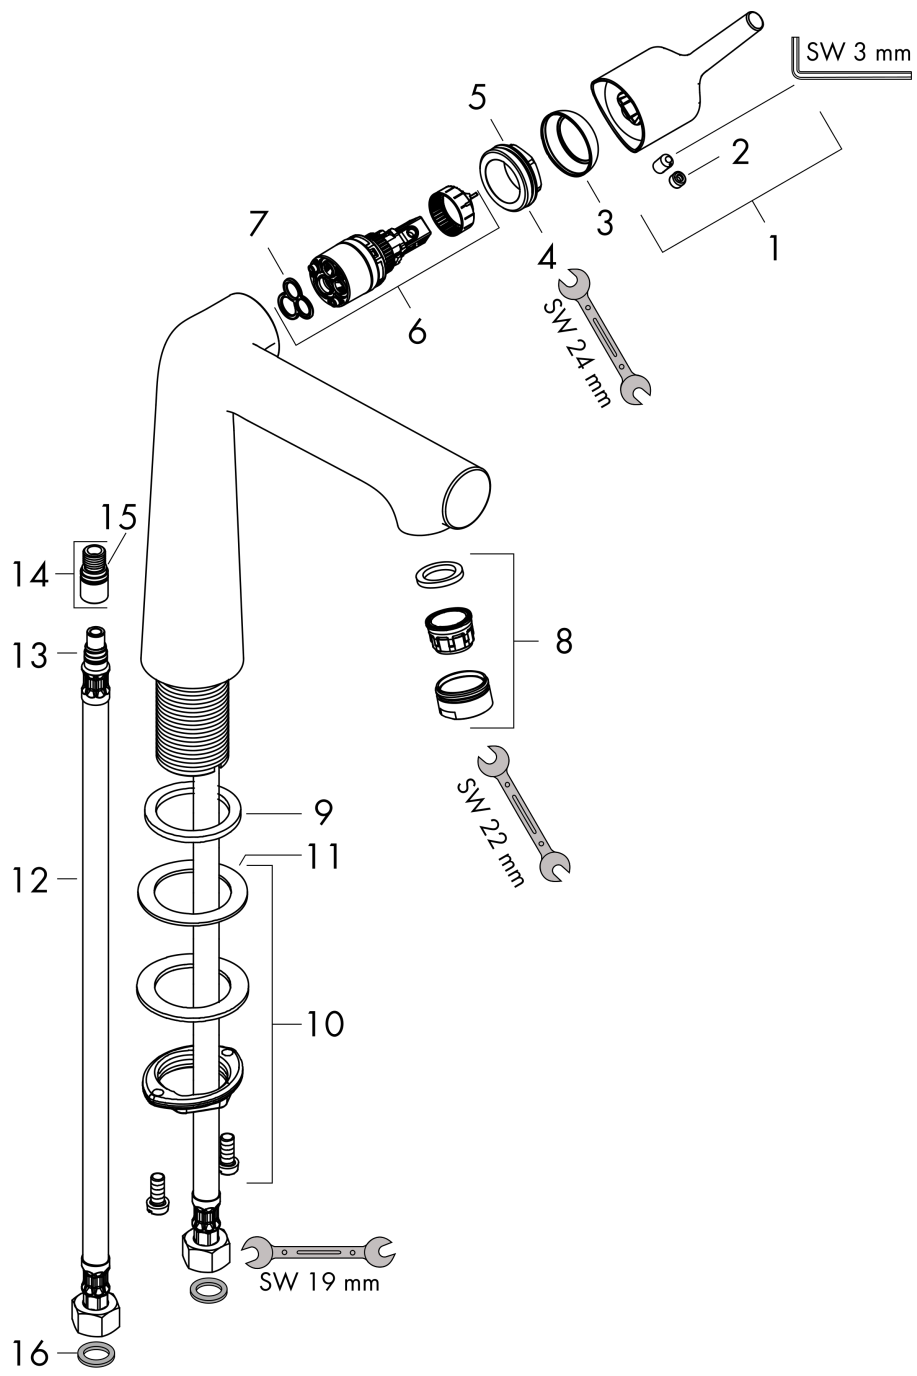

Talis S
Single lever basin mixer 250 without waste set
 Finish: **Chrome** Article Number: **72116000**

Description

product features

- ComfortZone 250
- projection: 201 mm
- spout height: 253 mm
- spray type: normal spray
- maximum flow rate at 3 bar: 5 l/min
- ceramic cartridge
- temperature limitation adjustable
- suitable for continuous flow water heaters
- connection type: G 3/8 connections
- connection dimension: DN15

Technology

Product image

Scale drawing

Flowchart

Talis S
Single lever basin mixer 250 without waste set
 Finish: **Chrome** Article Number: **72116000**

Exploded Drawing

Year of production: >01/16

Talis S
Single lever basin mixer 250 without waste set
 Finish: **Chrome** Article Number: **72116000**

Spare part list

Year of production: >01/16

Pos.	Description	Article Number	PC	PU
1	handle	92771000	10	1
2	screw cover	95704000	1	1
3	flange	95493000	6	1
4	nut	95178000	9	1
5	O-ring 24x2	98388000	1	1
6	cartridge, assy	97685000	11	1
7	seal	98865000	8	1
8	aerator M24x1 (5 l/min)	13185000	99	1
9	flat seal	98749000	2	1
10	fixing set (Ø 32)	13961000	7	1
11	lever collar	97548000	1	1
12	connection hose 600 mm M10x1 G3/8	97398000	8	1
13	O-ring 7x1,5	98422000	1	1
14	O-ring 8x1,75	97827000	1	1
15	sealing set	95581000	2	1
a	fixation extension 35 mm	13898000	12	1