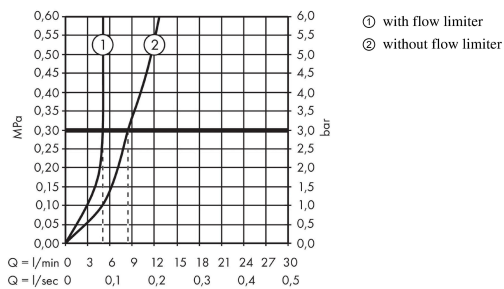

Talis S
Single lever basin mixer 250 without waste set
 Finish: **Chrome** Article Number: **72116000**

Description

product features

- ComfortZone 250
- projection: 201 mm
- spout height: 253 mm
- spray type: normal spray
- maximum flow rate at 3 bar: 5 l/min
- ceramic cartridge
- temperature limitation adjustable
- suitable for continuous flow water heaters
- connection type: G 3/8 connections
- connection dimension: DN15

Technology

Product image

Scale drawing

Flowchart

Talis S
Single lever basin mixer 250 without waste set
 Finish: **Chrome** Article Number: **72116000**

Exploded Drawing

Year of production: >01/16

Talis S
Single lever basin mixer 250 without waste set
 Finish: **Chrome** Article Number: **72116000**