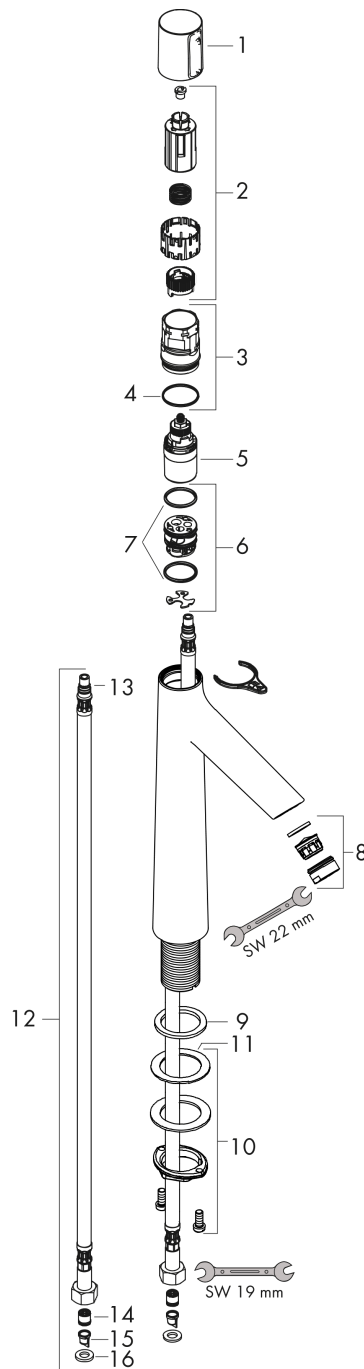

Talis Select S
Basin mixer 190 without waste set
 Finish: **Chrome** Article Number: **72045000**

Description

product features

- ComfortZone 190
- projection: 131 mm
- spout height: 179 mm
- spray type: normal spray
- maximum flow rate at 3 bar: 5 l/min
- temperature limitation adjustable
- suitable for continuous flow water heaters
- connection type: G 3/8 connections
- connection dimension: DN15

Technology

Product image

Scale drawing

Flowchart

Talis Select S
 Basin mixer 190 without waste set
 Finish: **Chrome** Article Number: **72045000**

Exploded Drawing

Year of production: >03/18

Talis Select S

Basin mixer 190 without waste set

Finish: **Chrome** Article Number: **72045000**

Spare part list

Year of production: >03/18

Pos.	Description	Article Number	PC	PU
1	handle	92525000	12	1
2	adapter for handle	92526000	7	1
3	nut	92528000	11	1
4	O-ring 27x1,5	92527000	4	1
5	cartridge, assy	92529000	14	1
6	adapter for cartridge	98866000	8	1
7	O-ring 23x2	98398000	1	1
8	aerator M24x1 (5 l/min)	13185000	99	1
9	flat seal	98749000	2	1
10	fixing set (Ø 32)	13961000	7	1
11	lever collar	97548000	1	1
12	connection hose 600 mm M8x0,75 G3/8	95664000	8	1
13	O-ring 7x1,5	98422000	1	1
14	non return valve DW 10	96456000	3	1
15	filter	92532000	3	1
16	sealing set	92533000	1	1
a	fixation extension 35 mm	13898000	12	1