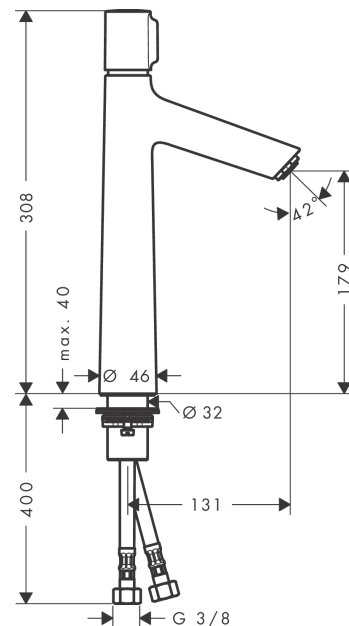

Talis Select S
Basin mixer 190 without waste set
 Finish: **Chrome** Article Number: **72045000**

Description

product features

- ComfortZone 190
- projection: 131 mm
- spout height: 179 mm
- spray type: normal spray
- maximum flow rate at 3 bar: 5 l/min
- temperature limitation adjustable
- suitable for continuous flow water heaters
- connection type: G 3/8 connections
- connection dimension: DN15

Technology

Product image

Scale drawing

Flowchart

Talis Select S
 Basin mixer 190 without waste set
 Finish: **Chrome** Article Number: **72045000**

Exploded Drawing

Year of production: >03/18

Talis Select S

Basin mixer 190 without waste set

Finish: **Chrome** Article Number: **72045000**

Spare part list

Year of production: >03/18

Pos.	Description	Article Number	PC	PU
1	handle	92525000	12	1
2	adapter for handle	92526000	7	1
3	nut	92528000	11	1
4	O-ring 27x1,5	92527000	4	1
5	cartridge, assy	92529000	14	1
6	adapter for cartridge	98866000	8	1
7	O-ring 23x2	98398000	1	1
8	aerator M24x1 (5 l/min)	13185000	99	1
9	flat seal	98749000	2	1
10	fixing set (Ø 32)	13961000	7	1
11	lever collar	97548000	1	1
12	connection hose 600 mm M8x0,75 G3/8	95664000	8	1
13	O-ring 7x1,5	98422000	1	1
14	non return valve DW 10	96456000	3	1
15	filter	92532000	3	1
16	sealing set	92533000	1	1
a	fixation extension 35 mm	13898000	12	1