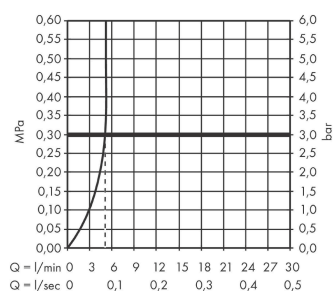

Talis Select S
Basin mixer 190 without waste set
 Finish: **Chrome** Article Number: **72045000**

Description

product features

- ComfortZone 190
- projection: 131 mm
- spout height: 179 mm
- spray type: normal spray
- maximum flow rate at 3 bar: 5 l/min
- temperature limitation adjustable
- suitable for continuous flow water heaters
- connection type: G 3/8 connections
- connection dimension: DN15

Technology

Product image

Scale drawing

Flowchart

Talis Select S
 Basin mixer 190 without waste set
 Finish: **Chrome** Article Number: **72045000**

Exploded Drawing

Year of production: >03/18

Talis Select S