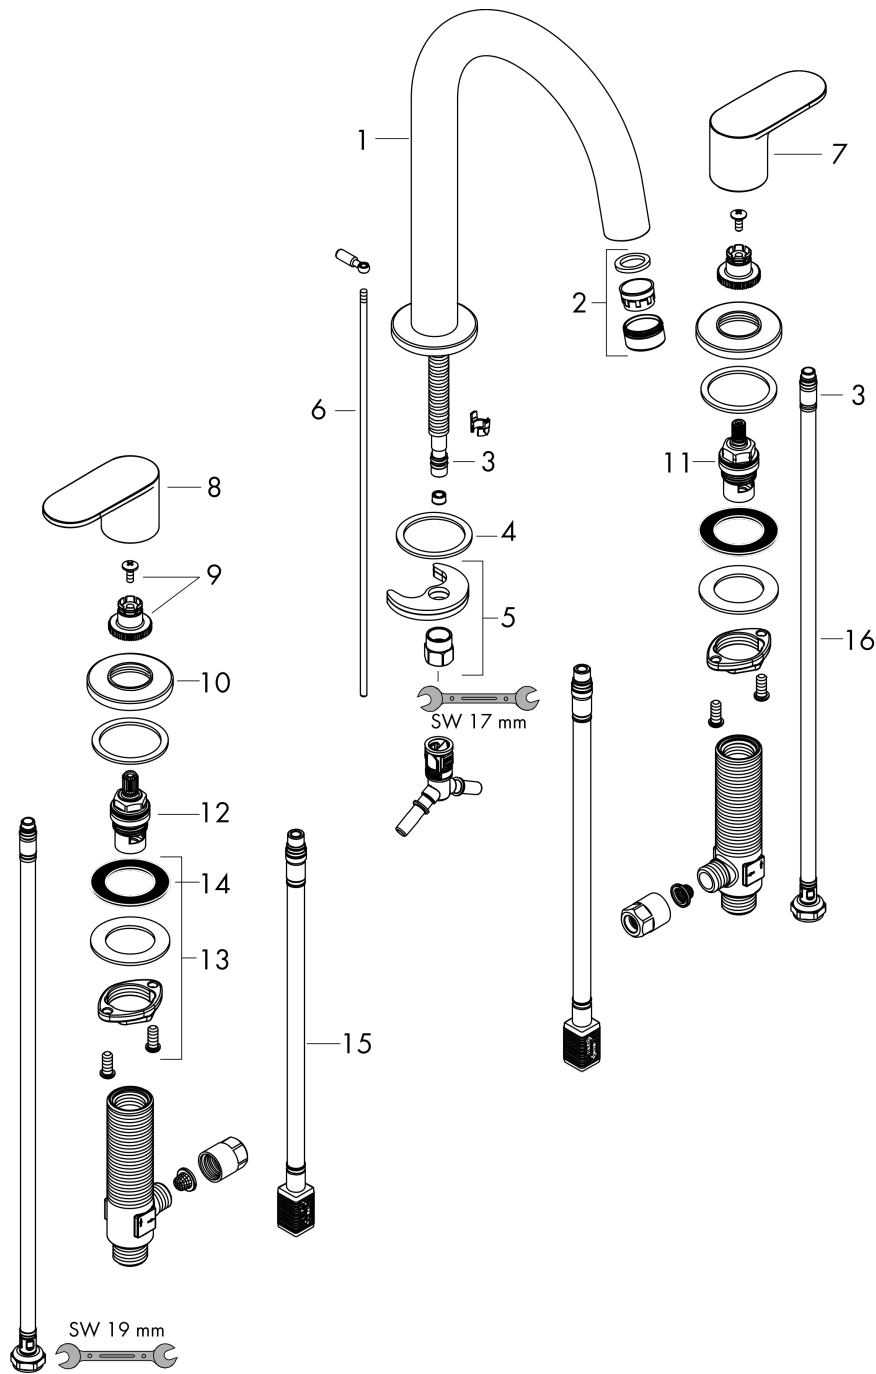

Vernis Blend

3-hole basin mixer with pop-up waste set

Finish: **Chrome** Article Number: **71553000**

Description

product features

- consists of: 3-hole basin mixer, waste set
- ComfortZone 150
- projection: 166 mm
- spout height: 151 mm
- spray type: laminar spray
- maximum flow rate at 3 bar: 5 l/min
- ceramic valves hot/cold 90°
- suitable for continuous flow water heaters
- pop-up waste set G 1¼
- material waste set: synthetic
- connection type: G ¾ connections
- connection dimension: DN15

Technology

Product image

Scale drawing

Flowchart

Vernis Blend
3-hole basin mixer with pop-up waste set
 Finish: **Chrome** Article Number: **71553000**

Exploded Drawing

Year of production: >04/21

Vernis Blend

3-hole basin mixer with pop-up waste set

Finish: **Chrome** Article Number: **71553000**

Spare part list

Year of production: >04/21

Pos.	Description	Article Number	PC	PU
1	spout cpl.	93685000	15	1
2	aerator M24x1 (5 l/min)	92372000	6	1
3	O-ring 7x1,5	98422000	1	1
4	seal	93699000	1	1
5	mounting kit	93763000	5	1
6	pull rod	93690000	4	1
7	handle for cold water	93697000	9	1
8	handle for hot water	93696000	9	1
9	handle fixing set	94184000	2	1
10	escutcheon for handle	93698000	7	1
11	shut off unit left closing	93838000	10	1
12	shut off unit right closing	93839000	10	1
13	fixing set (Ø 28)	92909000	9	1
14	lever collar	97548000	1	1
15	connection hose 450 mm M8x0,75 G3/8	97206000	8	1
16	connection hose 400 mm M10x1	92914000	11	1
a	pop up waste	92168000	9	1