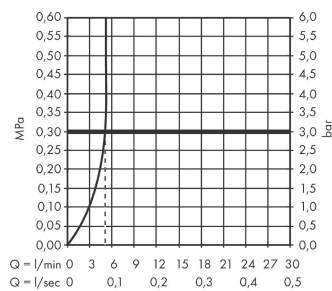

Vernis Blend

3-hole basin mixer with pop-up waste set

Finish: **Chrome** Article Number: **71553000**

Description

product features

- consists of: 3-hole basin mixer, waste set
- ComfortZone 150
- projection: 166 mm
- spout height: 151 mm
- spray type: laminar spray
- maximum flow rate at 3 bar: 5 l/min
- ceramic valves hot/cold 90°
- suitable for continuous flow water heaters
- pop-up waste set G 1¼
- material waste set: synthetic
- connection type: G ¾ connections
- connection dimension: DN15

Technology

Product image

Scale drawing

Flowchart

Vernis Blend
3-hole basin mixer with pop-up waste set
 Finish: **Chrome** Article Number: **71553000**

Exploded Drawing

Year of production: >04/21

Vernis Blend