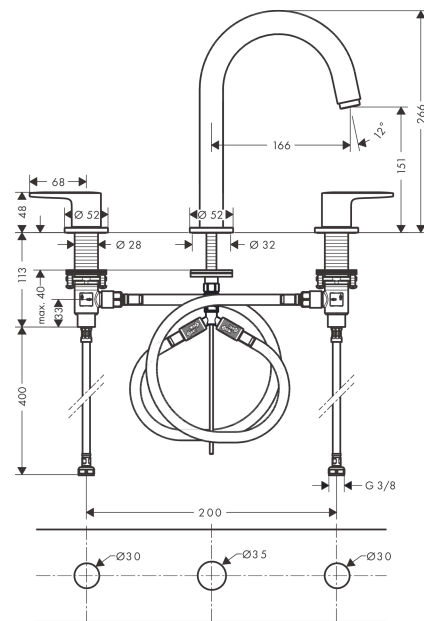

Vernis Blend

3-hole basin mixer with pop-up waste set

Finish: **Chrome** Article Number: **71553000**

Description

product features

- consists of: 3-hole basin mixer, waste set
- ComfortZone 150
- projection: 166 mm
- spout height: 151 mm
- spray type: laminar spray
- maximum flow rate at 3 bar: 5 l/min
- ceramic valves hot/cold 90°
- suitable for continuous flow water heaters
- pop-up waste set G 1¼
- material waste set: synthetic
- connection type: G ¾ connections
- connection dimension: DN15

Technology

Product image

Scale drawing

Flowchart

Vernis Blend
3-hole basin mixer with pop-up waste set
 Finish: **Chrome** Article Number: **71553000**

Exploded Drawing

Year of production: >04/21

Vernis Blend

3-hole basin mixer with pop-up waste set

Finish: **Chrome** Article Number: **71553000**

Spare part list

Year of production: >04/21

Pos.	Description	Article Number	PC	PU
1	spout cpl.	93685000	15	1
2	aerator M24x1 (5 l/min)	92372000	6	1
3	O-ring 7x1,5	98422000	1	1
4	seal	93699000	1	1
5	mounting kit	93763000	5	1
6	pull rod	93690000	4	1
7	handle for cold water	93697000	9	1
8	handle for hot water	93696000	9	1
9	handle fixing set	94184000	2	1
10	escutcheon for handle	93698000	7	1
11	shut off unit left closing	93838000	10	1
12	shut off unit right closing	93839000	10	1
13	fixing set (Ø 28)	92909000	9	1
14	lever collar	97548000	1	1
15	connection hose 450 mm M8x0,75 G3/8	97206000	8	1
16	connection hose 400 mm M10x1	92914000	11	1
a	pop up waste	92168000	9	1