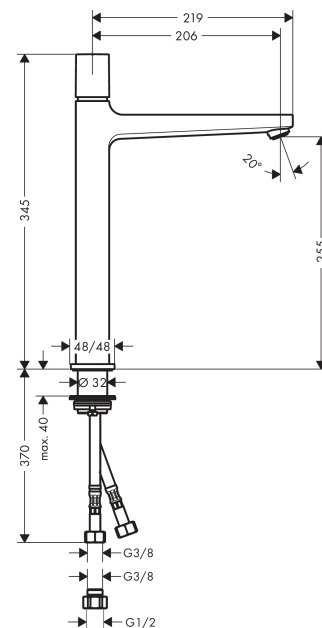

Metropol
Basin mixer 260 Select with push-open waste set
 Finish: **Chrome** Article Number: **32572003**

Description

product features

- ComfortZone 260
- projection: 205 mm
- spout height: 259 mm
- spray type: normal spray
- maximum flow rate at 3 bar: 5 l/min
- Select cartridge with temperature control
- temperature limitation adjustable
- suitable for continuous flow water heaters
- push-open waste set G 1¼
- material waste set: metal
- connection type: G ½ connections
- connection dimension: DN15

Technology

Product image

Scale drawing

Flowchart