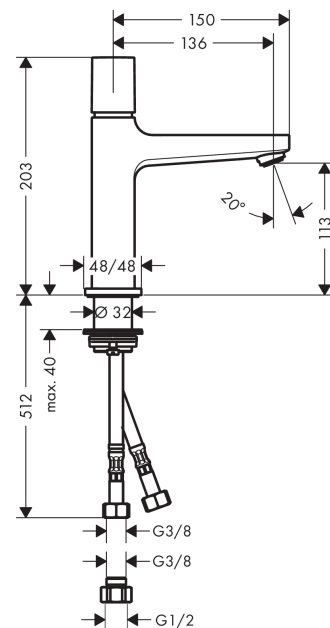

Metropol
Basin mixer 110 Select with push-open waste set
 Finish: **Chrome** Article Number: **32571003**

Description

product features

- ComfortZone 110
- projection: 136 mm
- spout height: 117 mm
- spray type: normal spray
- maximum flow rate at 3 bar: 5 l/min
- Select cartridge with temperature control
- temperature limitation adjustable
- suitable for continuous flow water heaters
- push-open waste set G 1¼
- material waste set: metal
- connection type: G ½ connections
- connection dimension: DN15

Technology

Product image

Scale drawing

Flowchart