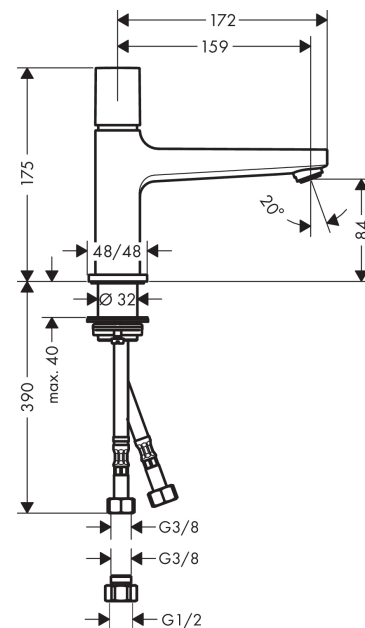

Metropol
Basin mixer 100 Select with push-open waste set
 Finish: **Chrome** Article Number: **32570003**

Description

product features

- ComfortZone 100
- projection: 159 mm
- spout height: 89 mm
- spray type: normal spray
- maximum flow rate at 3 bar: 5 l/min
- Select cartridge with temperature control
- temperature limitation adjustable
- suitable for continuous flow water heaters
- push-open waste set G 1¼
- material waste set: metal
- connection type: G ½ connections
- connection dimension: DN15

Technology

Product image

Scale drawing

Flowchart