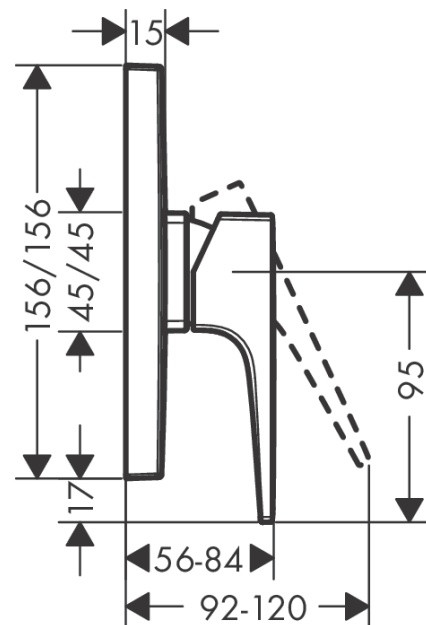

Metropol

Single lever shower mixer for concealed installation with lever handle for iBox universal

Finish: **Chrome** Article Number: **32565003**

Description

product features

- maximum flow rate at 3 bar: 32 l/min
- ceramic cartridge
- temperature limitation adjustable
- with silencer
- min. operating pressure: 1 bar
- max. operating pressure: 10 bar
- connection type: basic set

Product image

Scale drawing

Flowchart