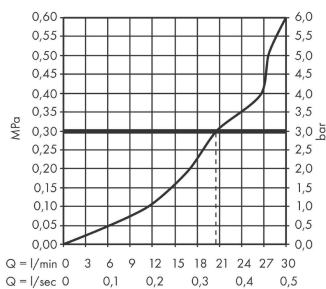

Metropol Bath spout

Finish: **Chrome** Article Number: **32543000**

Description

product features

- 1 function
- projection: 185 mm
- wall-mounted
- maximum flow rate at 3 bar: 21 l/min
- connection dimension: DN20
- spray type: RainFlow

Technology

Design awards

Product image

Scale drawing

Flowchart

The consumption was measured in combination with the appropriate fittings (thermostat/mixer/in-wall valve) to reflect actual application in practice.