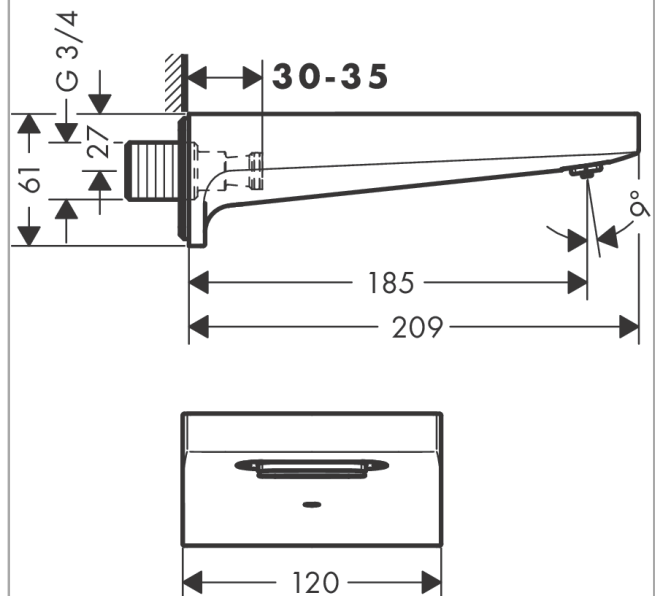

Metropol Bath spout

Finish: **Chrome** Article Number: **32543000**

Description

product features

- 1 function
- projection: 185 mm
- wall-mounted
- maximum flow rate at 3 bar: 21 l/min
- connection dimension: DN20
- spray type: RainFlow

Technology

Design awards

Product image

Scale drawing

Flowchart

The consumption was measured in combination with the appropriate fittings (thermostat/mixer/in-wall valve) to reflect actual application in practice.