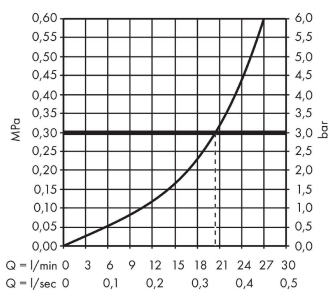

Metropol Bath spout

Finish: **Chrome** Article Number: **32542000**

Description

product features

- 1 function
- connection type: G 3/4
- projection: 167.5 mm
- wall-mounted
- maximum flow rate at 3 bar: 21 l/min
- spray type: normal spray

Technology

Product image

Scale drawing

Flowchart

The consumption was measured in combination with the appropriate fittings (thermostat/mixer/in-wall valve) to reflect actual application in practice.