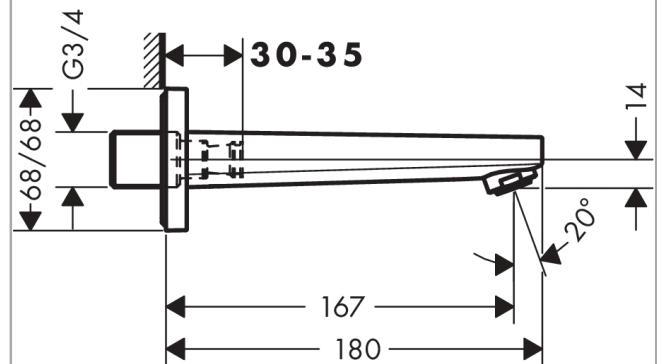

Metropol Bath spout

Finish: **Chrome** Article Number: **32542000**

Description

product features

- 1 function
- connection type: G 3/4
- projection: 167.5 mm
- wall-mounted
- maximum flow rate at 3 bar: 21 l/min
- spray type: normal spray

Technology

Product image

Scale drawing

Flowchart

The consumption was measured in combination with the appropriate fittings (thermostat/mixer/in-wall valve) to reflect actual application in practice.