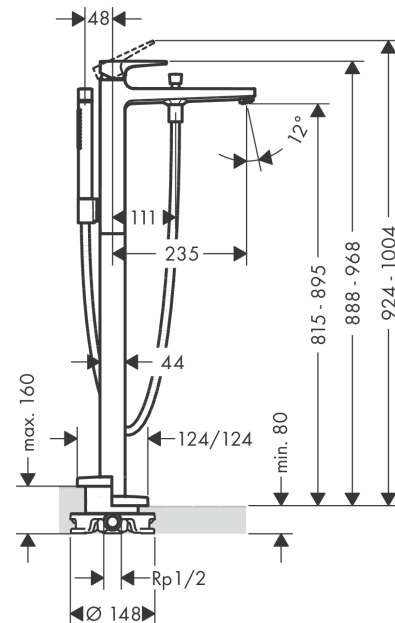

Metropol
Single lever bath mixer floor-standing with lever handle
 Finish: **Chrome** Article Number: **32532000**

Description

product features

- consists of: single lever bath mixer floor standing, baton hand shower, shower hose, shower holder
- 2 functions
- projection: 235 mm
- spray type mixer: normal spray
- spray type hand shower: Rain, MonoRain
- maximum flow rate at 3 bar: 20 l/min
- flow rate for bath spout at 3 bar: 20 l/min
- ceramic cartridge
- temperature limitation adjustable
- diverter with automatic resetting
- non-return valve
- connection dimension: DN15
- connection type: basic set
- min. operating pressure: 1 bar
- max. operating pressure: 10 bar

Technology

Design awards

Product image

Scale drawing

Metropol
Single lever bath mixer floor-standing with lever handle
 Finish: **Chrome** Article Number: **32532000**

Flowchart