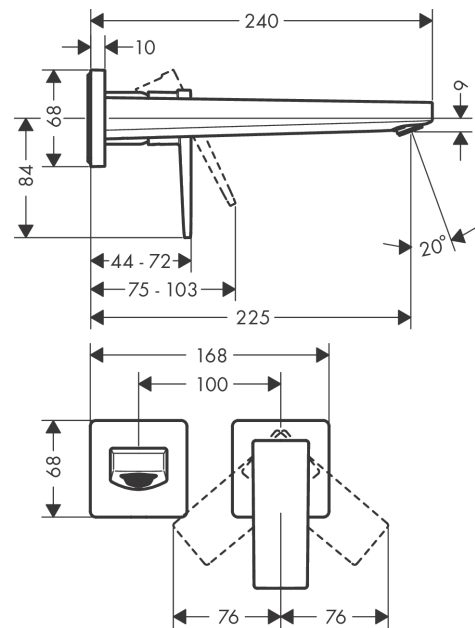

Metropol
Single lever basin mixer for concealed installation wall-mounted with lever handle and spout
22,5 cm
 Finish: **Chrome** Article Number: **32526000**

Description

product features

- consists of: single lever basin mixer for concealed installation wall-mounted, waste set
- projection: 225 mm
- spray type: normal spray
- maximum flow rate at 3 bar: 5 l/min
- ceramic cartridge
- temperature limitation adjustable
- suitable for continuous flow water heaters
- non-closing waste set
- material waste set: metal
- connection type: basic set
- connection dimension: DN15
- handle can be positioned on the right or left, depending on the basic set installation

Technology

Design awards

Product image

Scale drawing

Metropol
Single lever basin mixer for concealed installation wall-mounted with lever handle and spout
22,5 cm
 Finish: **Chrome** Article Number: **32526000**