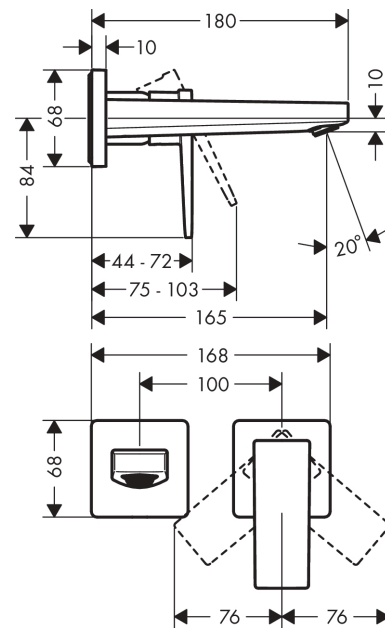

Metropol
Single lever basin mixer for concealed installation wall-mounted with lever handle and spout
16,5 cm
 Finish: **Chrome** Article Number: **32525000**

Description

product features

- consists of: single lever basin mixer for concealed installation wall-mounted, waste set
- projection: 165 mm
- spray type: normal spray
- maximum flow rate at 3 bar: 5 l/min
- ceramic cartridge
- temperature limitation adjustable
- suitable for continuous flow water heaters
- non-closing waste set
- material waste set: metal
- connection type: basic set
- connection dimension: DN15
- handle can be positioned on the right or left, depending on the basic set installation

Technology

Product image

Scale drawing

Metropol
Single lever basin mixer for concealed installation wall-mounted with lever handle and spout
16,5 cm
 Finish: **Chrome** Article Number: **32525000**

Flowchart