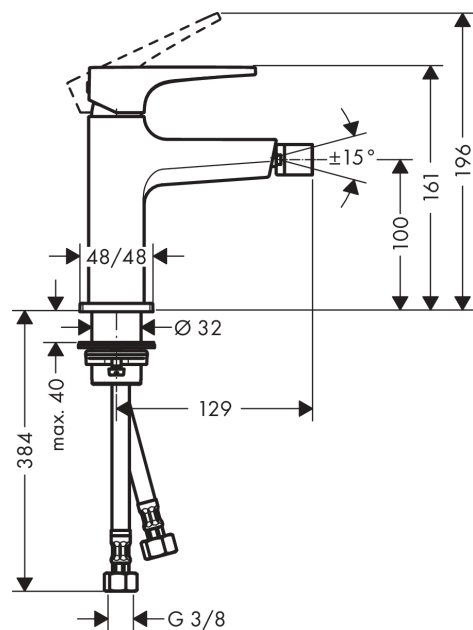

Metropol

Single lever bidet mixer with lever handle and push-open waste set

Finish: **Chrome** Article Number: **32520000**

Description

product features

- consists of: single lever bidet mixer, waste set
- projection: 129 mm
- spout height: 100 mm
- ball-pivot joint
- spray type: laminar spray
- maximum flow rate at 3 bar: 7,2 l/min
- ceramic cartridge
- temperature limitation adjustable
- suitable for continuous flow water heaters
- material waste set: metal
- connection type: G 3/8 connections
- connection dimension: DN15

Design awards

Product image

Scale drawing

Flowchart