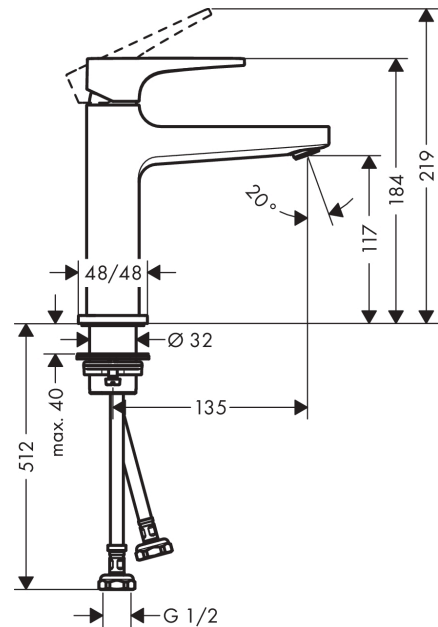

Metropol

Single lever basin mixer 110 with lever handle without waste set

Finish: **Chrome** Article Number: **32507003**

Description

product features

- ComfortZone 110
- projection: 135 mm
- spout height: 117 mm
- spray type: normal spray
- maximum flow rate at 3 bar: 5 l/min
- ceramic cartridge
- temperature limitation adjustable
- suitable for continuous flow water heaters
- connection type: G 1/2 connections
- connection dimension: DN15

Technology

Product image

Scale drawing

Flowchart