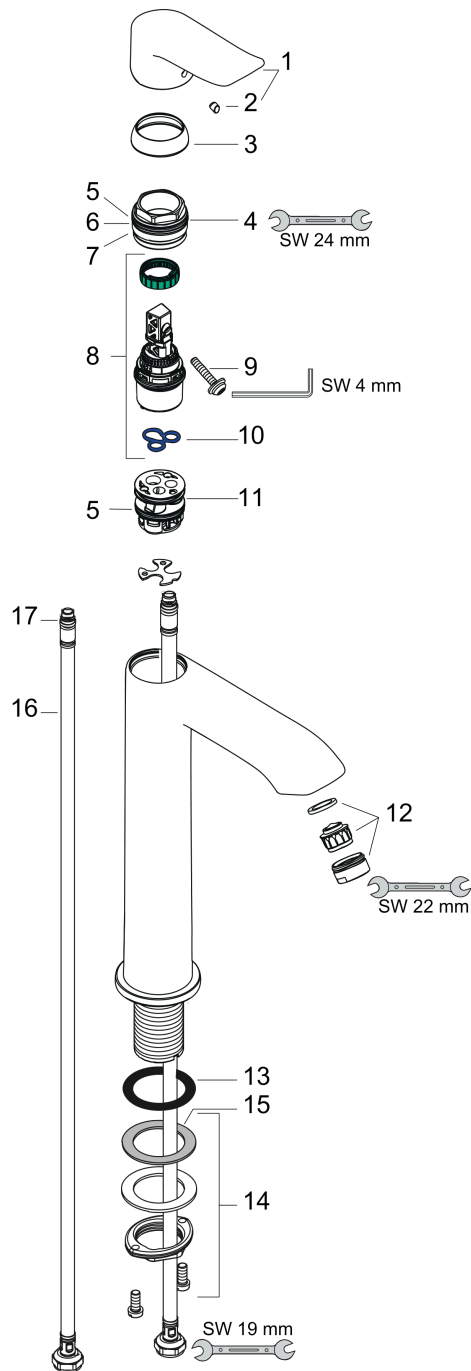

Metris

Single lever basin mixer 200 without waste set

Finish: **Chrome** Article Number: **31185000**

Description

product features

- ComfortZone 200
- projection: 141 mm
- spout height: 193 mm
- spray type: normal spray
- maximum flow rate at 3 bar: 5 l/min
- ceramic cartridge
- temperature limitation adjustable
- suitable for continuous flow water heaters
- connection type: G 3/8 connections
- connection dimension: DN15

Technology

Product image

Scale drawing

Flowchart

Metris
Single lever basin mixer 200 without waste set
 Finish: **Chrome** Article Number: **31185000**

Exploded Drawing

Year of production: >04/17

Metris

Single lever basin mixer 200 without waste set

Finish: **Chrome** Article Number: **31185000**

Spare part list

Year of production: >04/17

Pos.	Description	Article Number	PC	PU
1	handle	95520000	9	1
2	screw cover	96338000	1	1
3	flange	98863000	10	1
4	nut	98864000	9	1
5	O-ring 23x2	98398000	1	1
6	O-ring 27x1,5	92527000	4	1
7	O-ring 25x1,5	98146000	1	1
8	cartridge, assy	97685000	11	1
9	locking screw for handle	95140000	2	1
10	seal	98865000	8	1
11	adapter for cartridge	98866000	8	1
12	aerator M24x1 (5 l/min)	13185000	99	1
13	flat seal	98749000	2	1
14	fixing set (Ø 32)	13961000	7	1
15	lever collar	97548000	1	1
16	connection hose 600 mm M8x0,75 G3/8	96556000	7	1
17	O-ring 6,6x1,6	93019000	1	1