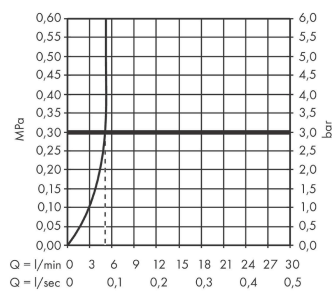

Metris

Single lever basin mixer 200 without waste set

Finish: **Chrome** Article Number: **31185000**

Description

product features

- ComfortZone 200
- projection: 141 mm
- spout height: 193 mm
- spray type: normal spray
- maximum flow rate at 3 bar: 5 l/min
- ceramic cartridge
- temperature limitation adjustable
- suitable for continuous flow water heaters
- connection type: G 3/8 connections
- connection dimension: DN15

Technology

Product image

Scale drawing

Flowchart

Metris
Single lever basin mixer 200 without waste set
 Finish: **Chrome** Article Number: **31185000**

Exploded Drawing

Year of production: >04/17

Metris