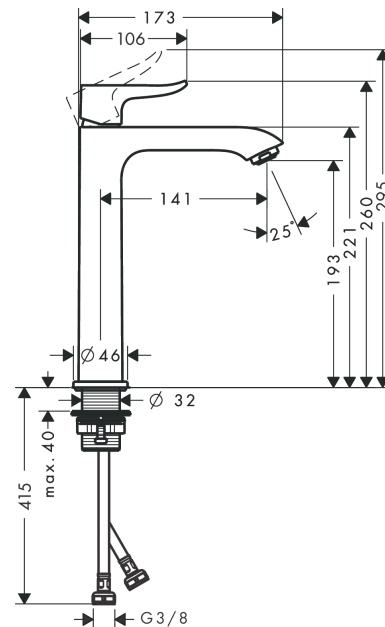

Metris

Single lever basin mixer 200 without waste set

Finish: **Chrome** Article Number: **31185000**

Description

product features

- ComfortZone 200
- projection: 141 mm
- spout height: 193 mm
- spray type: normal spray
- maximum flow rate at 3 bar: 5 l/min
- ceramic cartridge
- temperature limitation adjustable
- suitable for continuous flow water heaters
- connection type: G 3/8 connections
- connection dimension: DN15

Technology

Product image

Scale drawing

Flowchart

Metris
Single lever basin mixer 200 without waste set
 Finish: **Chrome** Article Number: **31185000**

Exploded Drawing

Year of production: >04/17

Metris

Single lever basin mixer 200 without waste set

Finish: **Chrome** Article Number: **31185000**

Spare part list

Year of production: >04/17

Pos.	Description	Article Number	PC	PU
1	handle	95520000	9	1
2	screw cover	96338000	1	1
3	flange	98863000	10	1
4	nut	98864000	9	1
5	O-ring 23x2	98398000	1	1
6	O-ring 27x1,5	92527000	4	1
7	O-ring 25x1,5	98146000	1	1
8	cartridge, assy	97685000	11	1
9	locking screw for handle	95140000	2	1
10	seal	98865000	8	1
11	adapter for cartridge	98866000	8	1
12	aerator M24x1 (5 l/min)	13185000	99	1
13	flat seal	98749000	2	1
14	fixing set (Ø 32)	13961000	7	1
15	lever collar	97548000	1	1
16	connection hose 600 mm M8x0,75 G3/8	96556000	7	1
17	O-ring 6,6x1,6	93019000	1	1