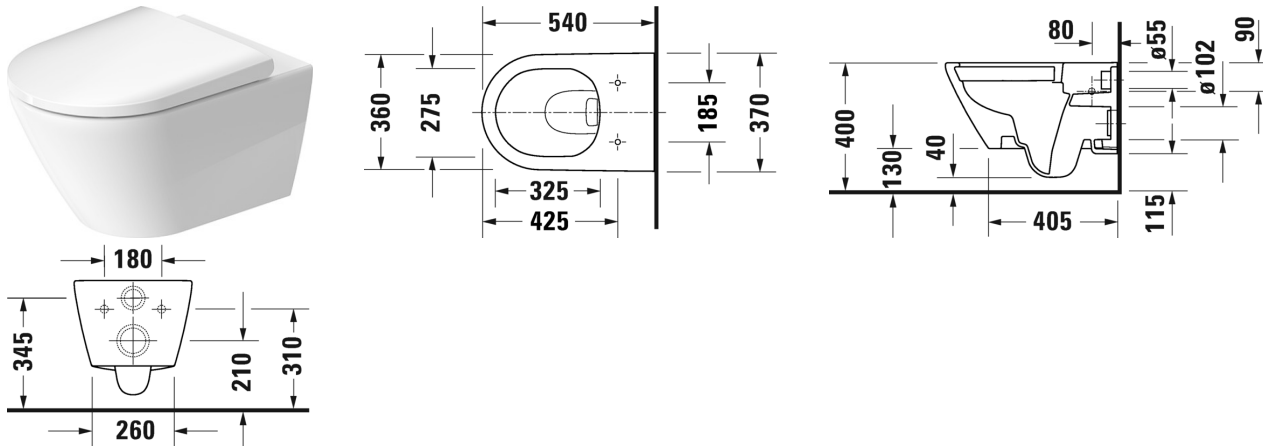

Toilet wall mounted Duravit Rimless® # 257709..00 / 257709..00

| < 370 mm > |

Toilet wall mounted Duravit Rimless®	Dimension	Weight	Order number
rimless, washdown model, Durafix included, UWL class 1			
Colors			
00 White Alpin 20 HygieneGlaze (an antibacterial ceramic glaze that provides almost indefinite effectiveness)			
Variant			
◆ 4,5 litre flush	370 x 540 mm	23.200 kg	257709..00
◆ 4,5 litre flush	370 x 540 mm	23.200 kg	257709..00
Infobox			
Durafix for invisible fixation is included in delivery			
Sanitary ceramics with the special WonderGliss surface finish will remain clean and attractive-looking for a long time to come. When ordering WonderGliss please add a "1" as eleventh digit to the model number.			
Accessory for ceramics			
Fixing for wall mounted bidet and wall mounted toilet	Ø 12 x 180 mm	0.200 kg	006500
Accessory			
Noise reduction gasket			Schallschutz-Set 005090
Suitable products			
Toilet seat and cover hinges stainless steel, without automatic closure,			002161

Toilet wall mounted Duravit Rimless® # 257709..00 /
257709..00

|< 370 mm >|

Toilet seat and cover removable, hinges stainless steel, with
automatic closure,

002169

All drawings contain the necessary measurements which are subject to standard tolerances. They are stated in mm and are non-binding. Exact measurements, in particular for customised installation scenarios, can only be taken from the finished piece.