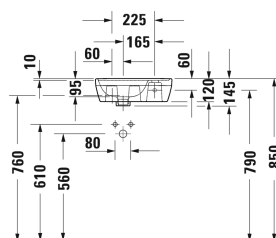

Handrinse basin # 0739400041

| < 400 mm > |

Handrinse basin	Dimension	Weight	Order number
without overflow, with tap platform, tap hole on right side, fixings included, underneath glazed, 400 mm			
Colors			
00 White Alpin			
Variant			
●	400 x 220 mm	7.500 kg	0739400041
Infobox			
Mandatory in combination with a bottle trap inclusive extended pipe			
Sanitary ceramics with the special WonderGliss surface finish will remain clean and attractive-looking for a long time to come. When ordering WonderGliss please add a "1" as eleventh digit to the model number.			
Accessory			
Continuous flow waste for washbasins without overflow	75 mm	0.400 kg	005038
Recommended faucets			
Single lever basin mixer S Ceramic cartridge, Projection 101 mm, Flexible connection hoses 3/8 ", aerator adjustable, Normal spray, chrome, maximum temperature can be adjusted on installation, recommended operating pressure 3 - 5 bar, with pop-up waste set,			B21010001
Single lever basin mixer S Ceramic cartridge, Projection 91 mm, Flexible connection hoses 3/8 ", aerator adjustable, Normal spray, recommended operating pressure 3 - 5 bar, without pop-up waste set,			C11010002
Single lever basin mixer S Ceramic cartridge, Projection 101 mm, Flexible connection hoses 3/8 ", aerator adjustable, Normal spray, chrome, maximum temperature can be adjusted on installation, recommended operating pressure 3 - 5 bar, without pop-up waste set,			B21010002

Handrinse basin # 0739400041

|< 400 mm >|

Single lever basin mixer S Ceramic cartridge, projection 100 mm, aerator with Easy-clean spray-plate, Normal spray, connection size DN15, recommended operating pressure 3 - 5 bar, with pop-up waste set,

CE1010001

Single lever basin mixer S Ceramic cartridge, projection 100 mm, aerator with Easy-clean spray-plate, Normal spray, connection size DN15, recommended operating pressure 3 - 5 bar, without pop-up waste set,