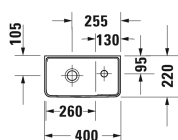

Handrinse basin # 0739400041

| < 400 mm > |

Handrinse basin	Dimension	Weight	Order number
without overflow, with tap platform, tap hole on right side, fixings included, underneath glazed, 400 mm			
Colors			
00 White Alpin			
Variant			
●	400 x 220 mm	7.500 kg	0739400041
Infobox			
Mandatory in combination with a bottle trap inclusive extended pipe			
Sanitary ceramics with the special WonderGliss surface finish will remain clean and attractive-looking for a long time to come. When ordering WonderGliss please add a "1" as eleventh digit to the model number.			
Accessory			
Continuous flow waste for washbasins without overflow	75 mm	0.400 kg	005038
Recommended faucets			
Single lever basin mixer S Ceramic cartridge, Projection 101 mm, Flexible connection hoses 3/8 ", aerator adjustable, Normal spray, chrome, maximum temperature can be adjusted on installation, recommended operating pressure 3 - 5 bar, with pop-up waste set,			B21010001
Single lever basin mixer S Ceramic cartridge, Projection 91 mm, Flexible connection hoses 3/8 ", aerator adjustable, Normal spray, recommended operating pressure 3 - 5 bar, without pop-up waste set,			C11010002
Single lever basin mixer S Ceramic cartridge, Projection 101 mm, Flexible connection hoses 3/8 ", aerator adjustable, Normal spray, chrome, maximum temperature can be adjusted on installation, recommended operating pressure 3 - 5 bar, without pop-up waste set,			B21010002

Handrinse basin # 0739400041

|< 400 mm >|

Single lever basin mixer S Ceramic cartridge, projection 100 mm, aerator with Easy-clean spray-plate, Normal spray, connection size DN15, recommended operating pressure 3 - 5 bar, with pop-up waste set,