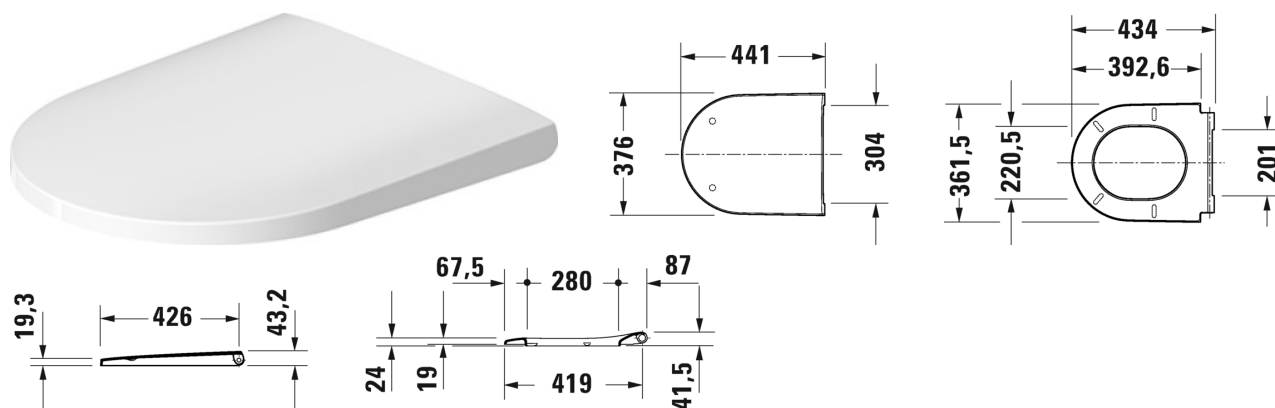

Toilet seat and cover # 002169..00

Toilet seat and cover	Dimension	Weight	Order number
removable, hinges stainless steel, with automatic closure			
Colors			
Variant			
		2.400 kg	002169..00
Suitable products			
Toilet wall mounted Duravit Rimless® rimless, washdown model, Durafix included, UWL class 1, 370 x 540 mm	370 x 540 mm		257709
Toilet wall mounted Duravit Rimless® rimless, washdown model, UWL class 1, 4,5 litre flush, 370 x 540 mm	370 x 540 mm		257809
Toilet close-coupled Duravit Rimless® rimless, (without cistern), washdown model, fixings included, UWL class 1, 4/2L, 370 x 650 mm	370 x 650 mm		200209
Toilet floor standing Duravit Rimless® back to wall, fixings included, washdown model, horizontal outlet, UWL class 1, 4,5 litre flush, 370 x 580 mm	370 x 580 mm		200309
Toilet wall mounted Compact Duravit Rimless® rimless, washdown model, UWL class 1, 4,5 litre flush, 370 x 480 mm	370 x 480 mm		258709
Toilet wall mounted Compact Duravit Rimless® rimless, washdown model, Durafix included, UWL class 1, 4,5 litre flush, 370 x 480 mm	370 x 480 mm		258809

All drawings contain the necessary measurements which are subject to standard tolerances. They are stated in mm and are non-binding. Exact measurements, in particular for customised installation scenarios, can only be taken from the finished piece.