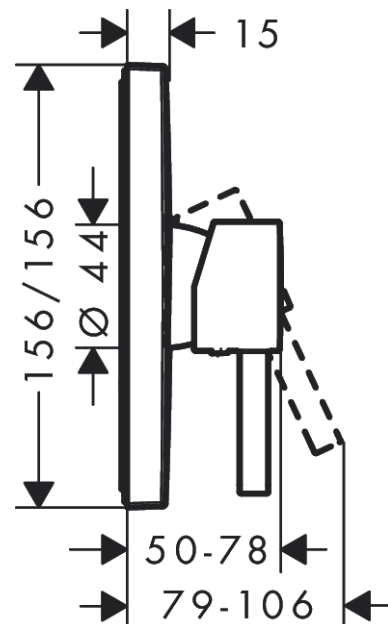

#### product features

- 1 function
- maximum flow rate at 3 bar: 23 l/min
- ceramic cartridge
- temperature limitation adjustable
- with silencer
- connection dimension: DN15
- min. operating pressure: 1 bar
- max. operating pressure: 10 bar
- connection type: basic set

### Product image

### Scale drawing