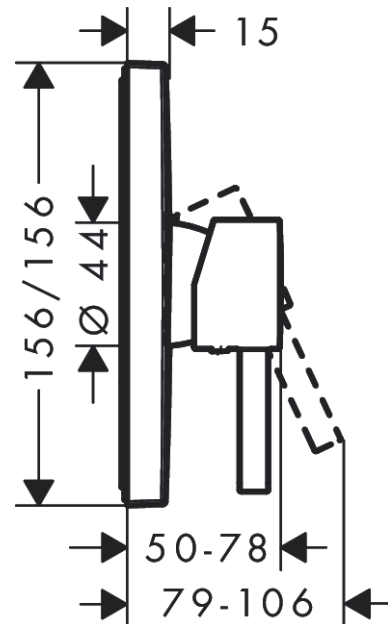

Finoris

Single lever shower mixer for concealed installation for iBox universal

Finish: **Chrome** Article Number: **76615003**

Description

product features

- 1 function
- maximum flow rate at 3 bar: 23 l/min
- ceramic cartridge
- temperature limitation adjustable
- with silencer
- connection dimension: DN15
- min. operating pressure: 1 bar
- max. operating pressure: 10 bar
- connection type: basic set

Design awards

reddot winner 2021

Product image

Scale drawing

Flowchart