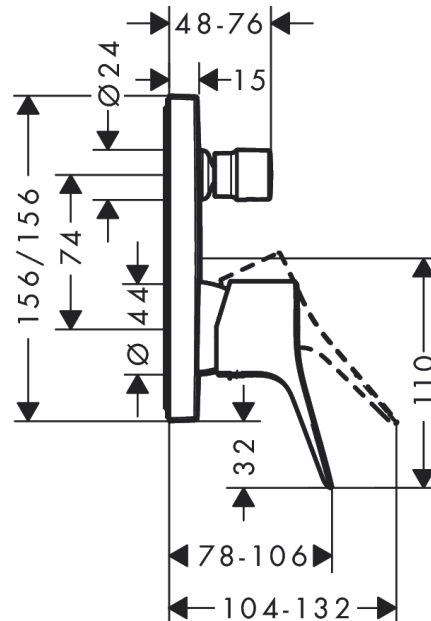

Vivenis

Single lever bath mixer for concealed installation for iBox universal

Finish: **Matt Black** Article Number: **75415673**

Description

product features

- 2 functions
- flow rate upper outlet: 21 l/min
- flow rate lower outlet: 29 l/min
- ceramic cartridge
- temperature limitation adjustable
- diverter with automatic resetting
- with silencer
- connection type: basic set
- min. operating pressure: 1 bar
- max. operating pressure: 10 bar

Design awards

reddot winner 2021

GERMAN DESIGN AWARD WINNER 2022

Product image

Scale drawing

Flowchart