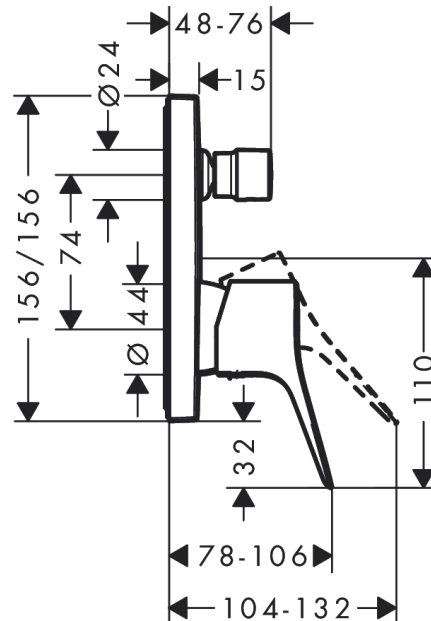

#### product features

- 2 functions
- flow rate upper outlet: 21 l/min
- flow rate lower outlet: 29 l/min
- ceramic cartridge
- temperature limitation adjustable
- diverter with automatic resetting
- with silencer
- connection type: basic set
- min. operating pressure: 1 bar
- max. operating pressure: 10 bar

### Product image

### Scale drawing