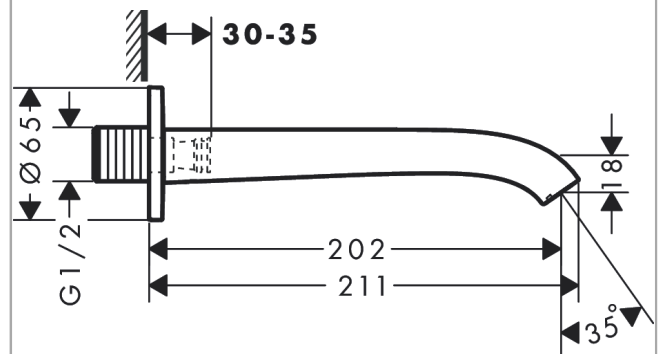

##### product features

- 1 function
- connection type: G 1/2
- with escutcheon
- projection: 202 mm
- wall-mounted
- maximum flow rate at 3 bar: 24,3 l/min
- spray type: WaterfallStream

#### Scale drawing