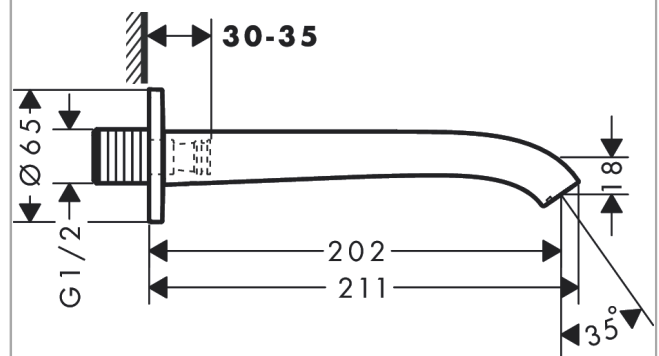

##### product features

- 1 function
- connection type: G 1/2
- with escutcheon
- projection: 202 mm
- wall-mounted
- maximum flow rate at 3 bar: 24,3 l/min
- spray type: WaterfallStream

#### Scale drawing