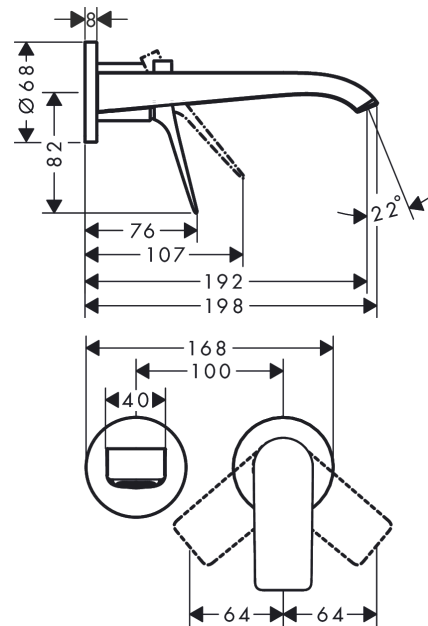

Vivenis

Single lever basin mixer for concealed installation wall-mounted with spout 19,2 cm

Finish: **Matt Black** Article Number: **75050670**

Description

product features

- consists of: single lever basin mixer for concealed installation wall-mounted, waste set
- projection: 192 mm
- spray type: WaterfallStream
- maximum flow rate at 3 bar: 5 l/min
- ceramic cartridge
- temperature limitation adjustable
- suitable for continuous flow water heaters
- non-closing waste set
- material waste set: metal
- connection type: basic set
- connection dimension: DN15
- handle can be positioned on the right or left, depending on the basic set installation

Technology

Design awards

reddot winner 2021

GERMAN
DESIGN
AWARD
WINNER
2022

Product image

Scale drawing

Vivenis

Single lever basin mixer for concealed installation wall-mounted with spout 19,2 cm

Finish: **Matt Black** Article Number: **75050670**

Flowchart