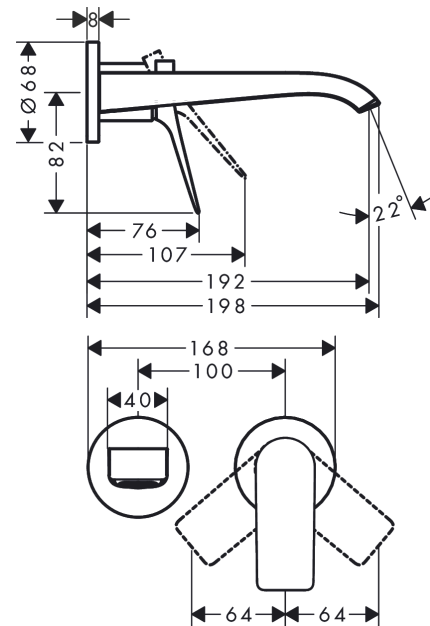

Vivenis

Single lever basin mixer for concealed installation wall-mounted with spout 19,2 cm

Finish: **Chrome** Article Number: **75050000**

Description

product features

- consists of: single lever basin mixer for concealed installation wall-mounted, waste set
- projection: 192 mm
- spray type: WaterfallStream
- maximum flow rate at 3 bar: 5 l/min
- ceramic cartridge
- temperature limitation adjustable
- suitable for continuous flow water heaters
- non-closing waste set
- material waste set: metal
- connection type: basic set
- connection dimension: DN15
- handle can be positioned on the right or left, depending on the basic set installation

Technology

Design awards

reddot winner 2021

GERMAN
DESIGN
AWARD
WINNER
2022

Product image

Scale drawing

Vivenis

Single lever basin mixer for concealed installation wall-mounted with spout 19,2 cm

Finish: **Chrome** Article Number: **75050000**

Flowchart