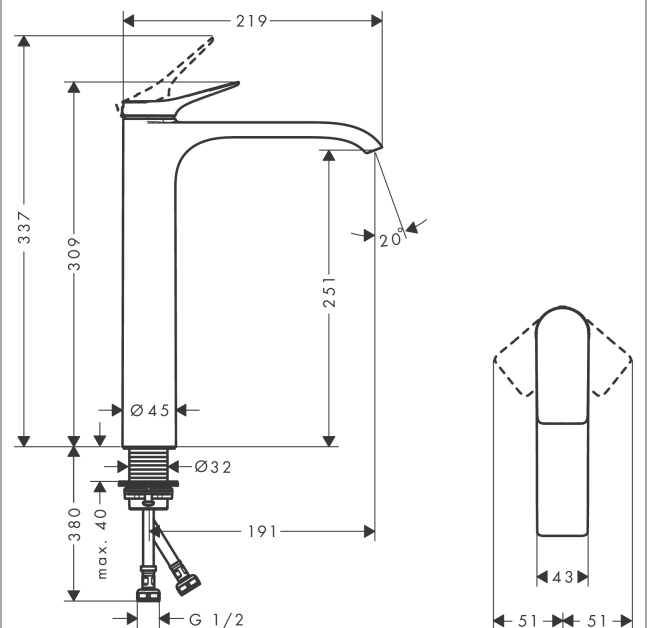

#### product features

- ComfortZone 250
- projection: 191 mm
- spout height: 251 mm
- spray type: WaterfallStream
- maximum flow rate at 3 bar: 5 l/min
- ceramic cartridge
- temperature limitation adjustable
- suitable for continuous flow water heaters
- connection type: G 1/2 connections
- connection dimension: DN15

### Product image

### Scale drawing