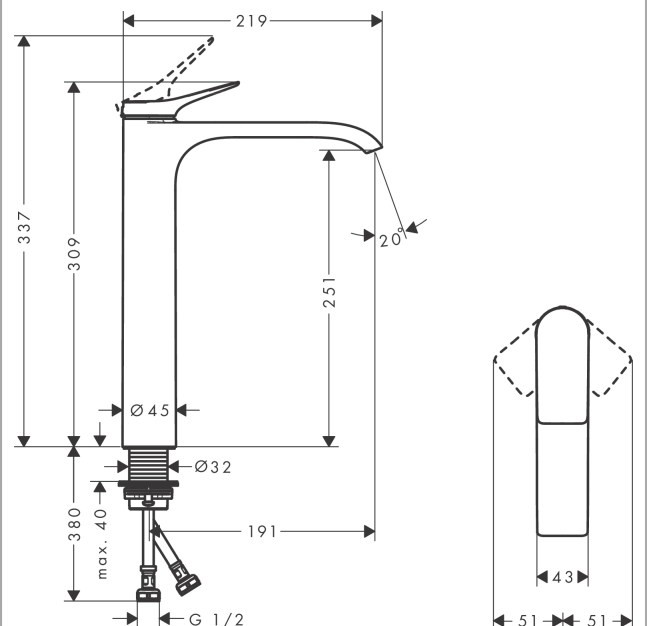

Vivenis

Single lever basin mixer 250 for wash bowls without waste set

Finish: **Chrome** Article Number: **75042003**

Description

product features

- ComfortZone 250
- projection: 191 mm
- spout height: 251 mm
- spray type: WaterfallStream
- maximum flow rate at 3 bar: 5 l/min
- ceramic cartridge
- temperature limitation adjustable
- suitable for continuous flow water heaters
- connection type: G 1/2 connections
- connection dimension: DN15

Technology

Design awards

reddot winner 2021

Product image

Scale drawing

Flowchart