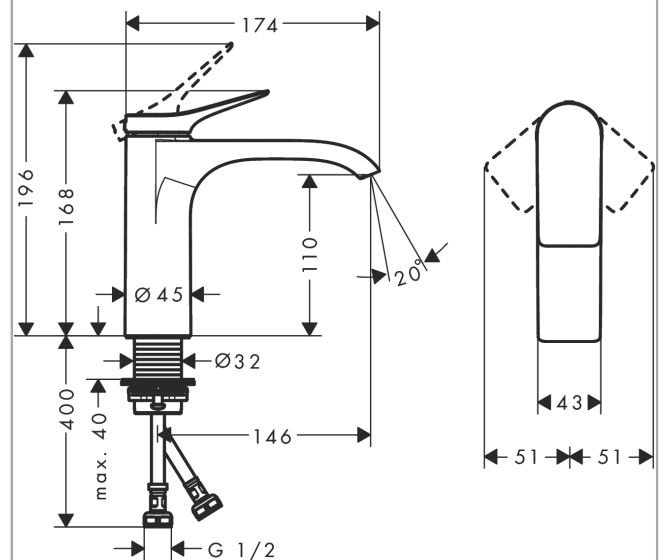

Vivenis

Single lever basin mixer 110 without waste set

Finish: **Matt White** Article Number: **75022703**

Description

product features

- ComfortZone 110
- projection: 146 mm
- spout height: 110 mm
- spray type: WaterfallStream
- maximum flow rate at 3 bar: 5 l/min
- ceramic cartridge
- temperature limitation adjustable
- suitable for continuous flow water heaters
- connection type: G 1/2 connections
- connection dimension: DN15

Technology

Design awards

reddot winner 2021

Product image

Scale drawing

Flowchart