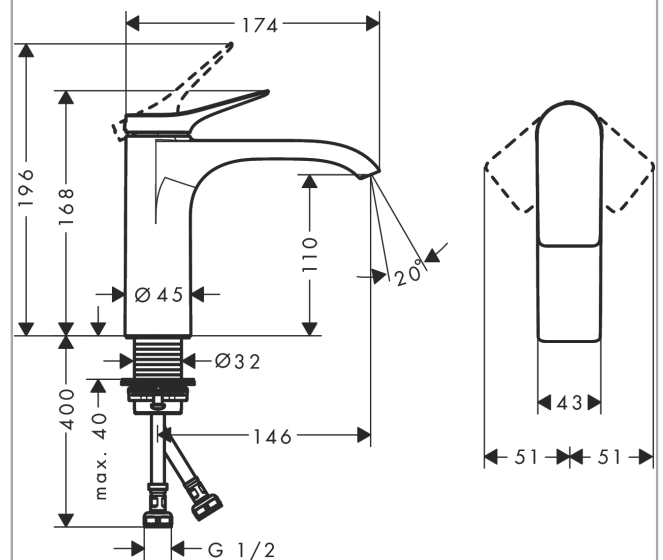

##### product features

- ComfortZone 110
- projection: 146 mm
- spout height: 110 mm
- spray type: WaterfallStream
- maximum flow rate at 3 bar: 5 l/min
- ceramic cartridge
- temperature limitation adjustable
- suitable for continuous flow water heaters
- connection type: G 1/2 connections
- connection dimension: DN15

#### Product image

#### Scale drawing