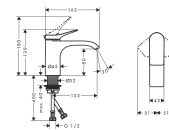

##### product features

- ComfortZone 80
- projection: 133 mm
- spout height: 80 mm
- spray type: WaterfallStream
- maximum flow rate at 3 bar: 5 l/min
- ceramic cartridge
- temperature limitation adjustable
- suitable for continuous flow water heaters
- connection type: G 1/2 connections
- connection dimension: DN15

#### Scale drawing