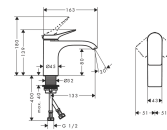

**Vivenis**

**Single lever basin mixer 80 without waste set**

Finish: **Matt Black** Article Number: **75012673**

**Description**

**product features**

- ComfortZone 80
- projection: 133 mm
- spout height: 80 mm
- spray type: WaterfallStream
- maximum flow rate at 3 bar: 5 l/min
- ceramic cartridge
- temperature limitation adjustable
- suitable for continuous flow water heaters
- connection type: G 1/2 connections
- connection dimension: DN15

**Technology**

**Design awards**

reddot winner 2021

GERMAN DESIGN AWARD WINNER 2022

**Product image**

**Scale drawing**

**Flowchart**