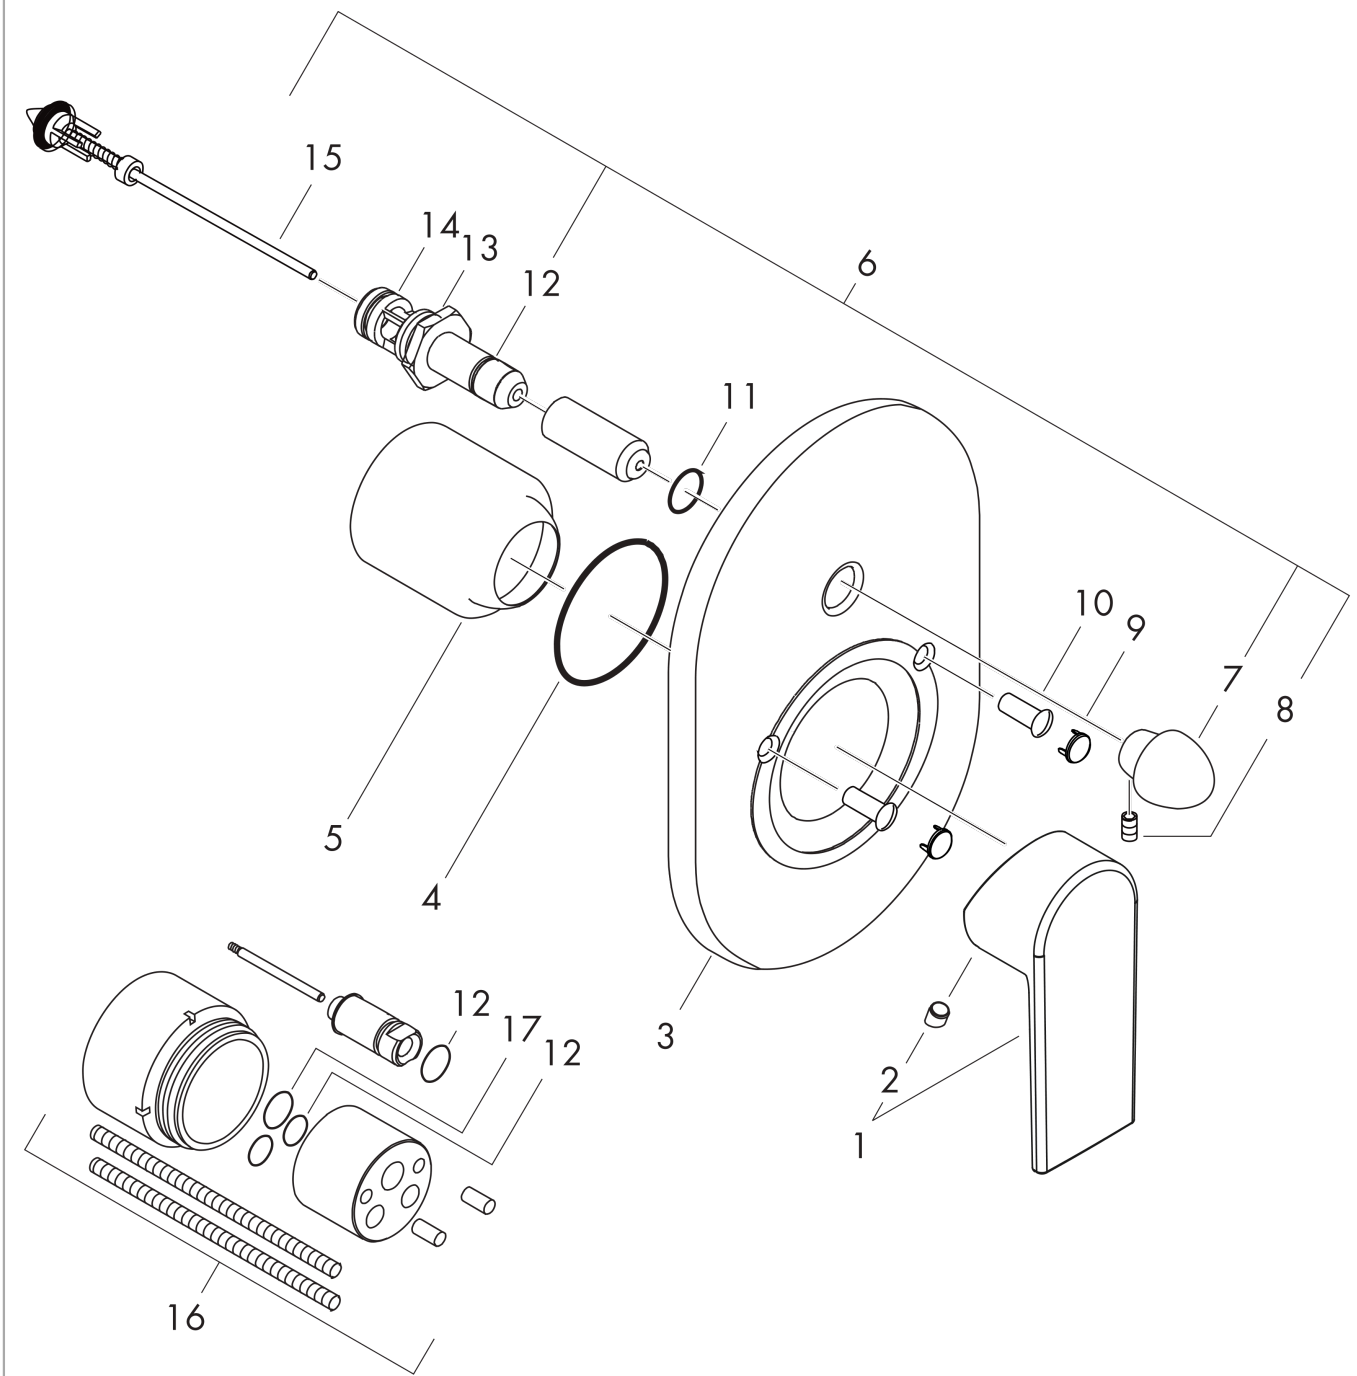

#### product features

- 2 functions
- maximum flow rate at 3 bar: 30,7 l/min
- flow rate for bath spout at 3 bar: 30,7 l/min
- flow rate of hand shower at 3 bar: 27,4 l/min
- ceramic cartridge
- temperature limitation adjustable
- diverter with automatic resetting
- suitable for continuous flow water heaters
- connection type: basic set
- min. operating pressure: 1 bar
- max. operating pressure: 10 bar

### Scale drawing

### Flowchart

**Vernis Shape**  
**Single lever bath mixer for concealed installation**  
 Finish: **Matt Black** Article Number: **71458670**

**Exploded Drawing**

Year of production: >04/21

**Vernis Shape**  
**Single lever bath mixer for concealed installation**  
 Finish: **Matt Black** Article Number: **71458670**

### Spare part list

Year of production: >04/21

Pos.	Description	Article Number	PC	PU
1	handle	93719670	59	1
2	screw cover	96338000	1	1
3	escutcheon	93936670	0	1
4	O-Ring 48x3	95508000	1	1
5	flange	96348670	54	1
6	diverter assy with sleeve and handle	95015670	0	1
7	diverter knob	93937670	0	1
8	hollow set screw M4x10	97667000	1	1
9	cover cap	95433670	52	1
10	hollow screw	96065000	2	1
11	O-ring 14x3	98130000	1	1
12	O-ring 10x1,5	98123000	1	1
13	O-ring 16x2,5	98134000	1	1
14	O-ring 13x2	98128000	1	1
15	selector assy	96937000	6	1
16	extension set 28 mm tub mixer	32498000	16	1
17	O-ring 12x1,5	98430000	1	1