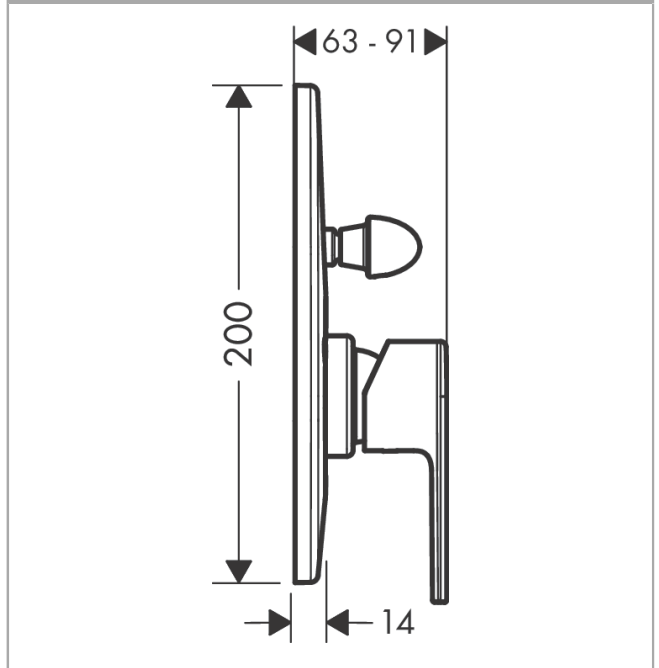

#### product features

- 2 functions
- maximum flow rate at 3 bar: 30,7 l/min
- flow rate for bath spout at 3 bar: 30,7 l/min
- flow rate of hand shower at 3 bar: 27,4 l/min
- ceramic cartridge
- temperature limitation adjustable
- diverter with automatic resetting
- suitable for continuous flow water heaters
- connection type: basic set
- min. operating pressure: 1 bar
- max. operating pressure: 10 bar

### Scale drawing