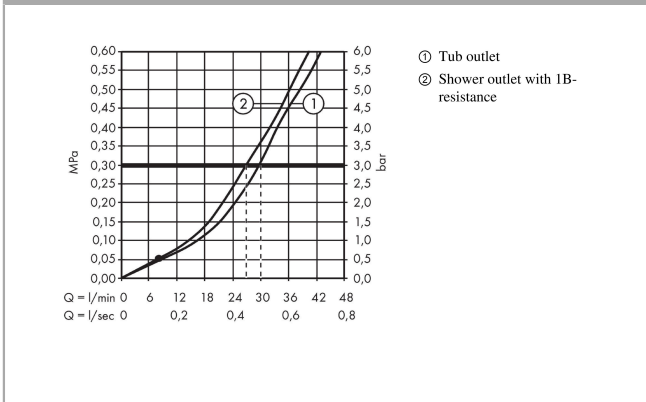

Vernis Shape
Single lever bath mixer for concealed installation
Finish: **Matt Black** Article Number: **71458670**

Description

product features

- 2 functions
- maximum flow rate at 3 bar: 30,7 l/min
- flow rate for bath spout at 3 bar: 30,7 l/min
- flow rate of hand shower at 3 bar: 27,4 l/min
- ceramic cartridge
- temperature limitation adjustable
- diverter with automatic resetting
- suitable for continuous flow water heaters
- connection type: basic set
- min. operating pressure: 1 bar
- max. operating pressure: 10 bar

Product image

Scale drawing

Flowchart