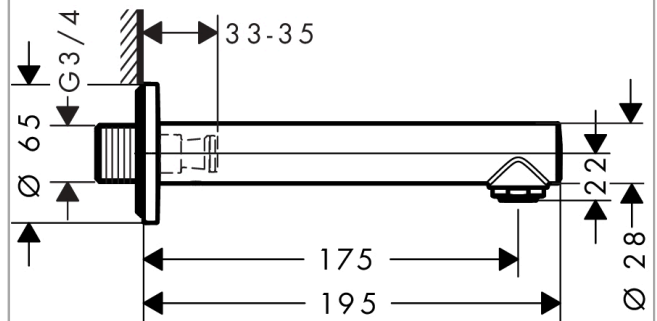

Scale drawing