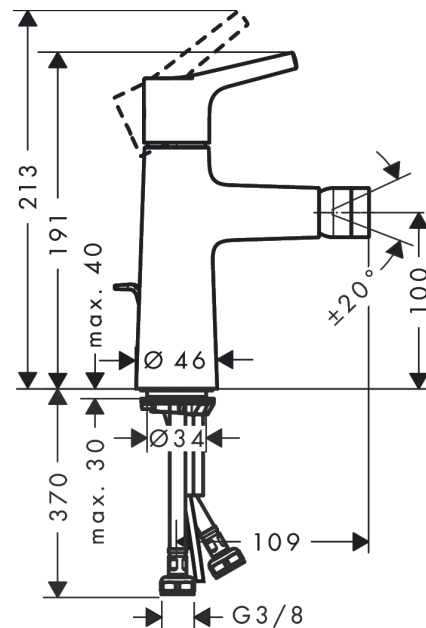

Talis S
Single lever bidet mixer with pop-up waste set
 Finish: **Chrome** Article Number: **72200000**

Description

product features

- consists of: single lever bidet mixer, waste set
- projection: 109 mm
- spout height: 100 mm
- aerator with ball pivot
- spray type: normal spray
- maximum flow rate at 3 bar: 5 l/min
- ceramic cartridge
- temperature limitation adjustable
- suitable for continuous flow water heaters
- material waste set: metal
- connection type: G 3/8 connections
- connection dimension: DN15

Technology

Product image

Scale drawing

Flowchart