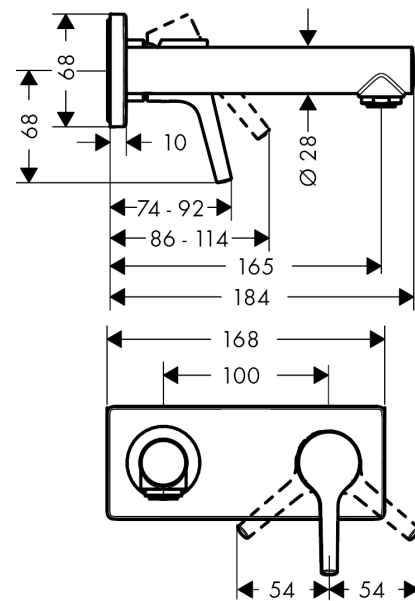

Talis S

Single lever basin mixer for concealed installation wall-mounted with spout 16.5 cm

Finish: **Chrome** Article Number: **72110000**

Description

product features

- consists of: single lever basin mixer for concealed installation wall-mounted, waste set
- projection: 165 mm
- spray type: normal spray
- maximum flow rate at 3 bar: 5 l/min
- ceramic cartridge
- temperature limitation adjustable
- suitable for continuous flow water heaters
- non-closing waste set
- material waste set: metal
- connection type: basic set
- connection dimension: DN15

Technology

Product image

Scale drawing

Flowchart

Talis S

Single lever basin mixer for concealed installation wall-mounted with spout 16.5 cm

Finish: **Chrome** Article Number: **72110000**

Installation examples