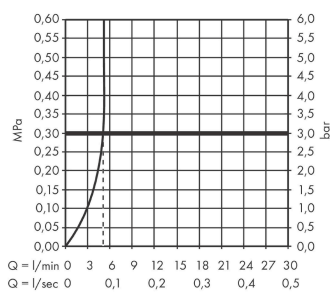

Talis S

Single lever basin mixer for concealed installation wall-mounted with spout 16.5 cm

Finish: **Chrome** Article Number: **72110000**

Description

product features

- consists of: single lever basin mixer for concealed installation wall-mounted, waste set
- projection: 165 mm
- spray type: normal spray
- maximum flow rate at 3 bar: 5 l/min
- ceramic cartridge
- temperature limitation adjustable
- suitable for continuous flow water heaters
- non-closing waste set
- material waste set: metal
- connection type: basic set
- connection dimension: DN15

Technology

Product image

Scale drawing

Flowchart

Talis S

Single lever basin mixer for concealed installation wall-mounted with spout 16.5 cm

Finish: **Chrome** Article Number: **72110000**

Installation examples